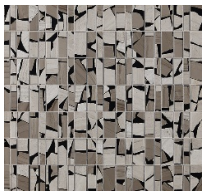

Tundra

Safari
V03401

V03401-08

V03401-06

	V03401-06	V03401-08
Colours	Calacatta Borghini	Silver Travertino
	Statuary White	Athens Grey
	Bianco Carrara	Black Resin
	White Thassos	
	Black Resin	
Finish	Polished	
Suggested Grout Colour	White	Medium Grey

Technical Information	
Mounting	Mesh-mounted
Size of Repeat	296 mm x 296 mm
	11.63 " x 11.63 "
Thickness	10 mm
Area / Section	0.09 sm / 0.94 sf
Section Weight	2.13 kg / 4.69 lbs

Disclaimer

Claybrook stone products are high quality hand crafted products using the finest natural materials sourced from around the world. Stone is an organic material and as such there may be minor variations in colour, size of inclusion and shading as a result of the geological formation and these should not be considered imperfections.