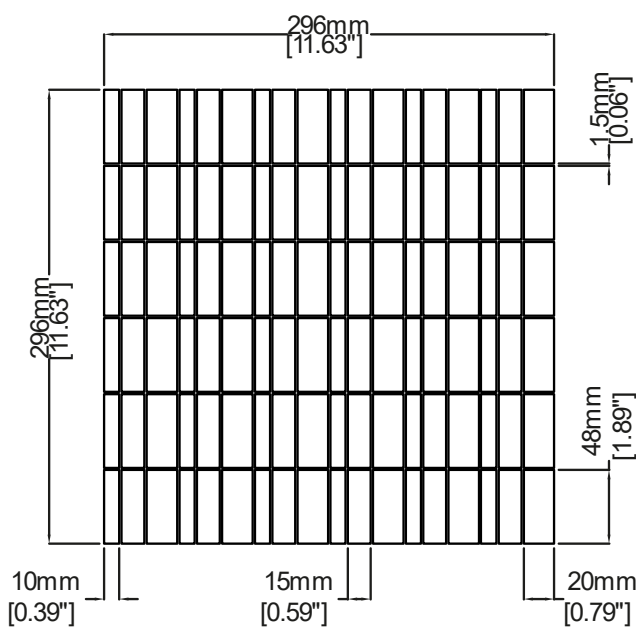

Technical Information	
Mounting	Mesh-mounted
Size of Repeat	296 mm x 296 mm
	11.63 " x 11.63 "
Thickness	10 mm
Area / Section	0.09 sm / 0.94 sf
Section Weight	2.13 kg / 4.69 lbs

Disclaimer

Claybrook stone products are high quality hand crafted products using the finest natural materials sourced from around the world. Stone is an organic material and as such there may be minor variations in colour, size of inclusion and shading as a result of the geological formation and these should not be considered imperfections.

* All measurements are subject to change and variation