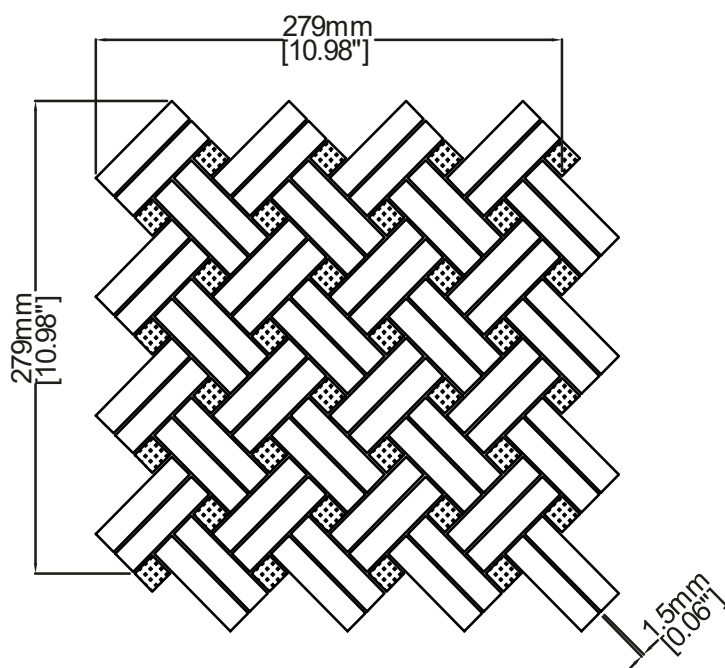

Diagonal Weave

Urban
V02210

V02210-17

V02210-18

	V02210-17	V02210-18
Colours	Bianco Carrara	Calacatta Borghini
	Bardiglio Imperiale (dot)	Cinder Grey (dot)
Finish	Honed	
Suggested Grout Colour	White	

Technical Information	
Mounting	Mesh-mounted
Size of Repeat	279 mm x 279 mm
	10.98 " x 10.98 "
Thickness	10 mm
Area / Section	0.08 sm / 0.84 sf
Section Weight	1.94 kg / 4.27 lbs