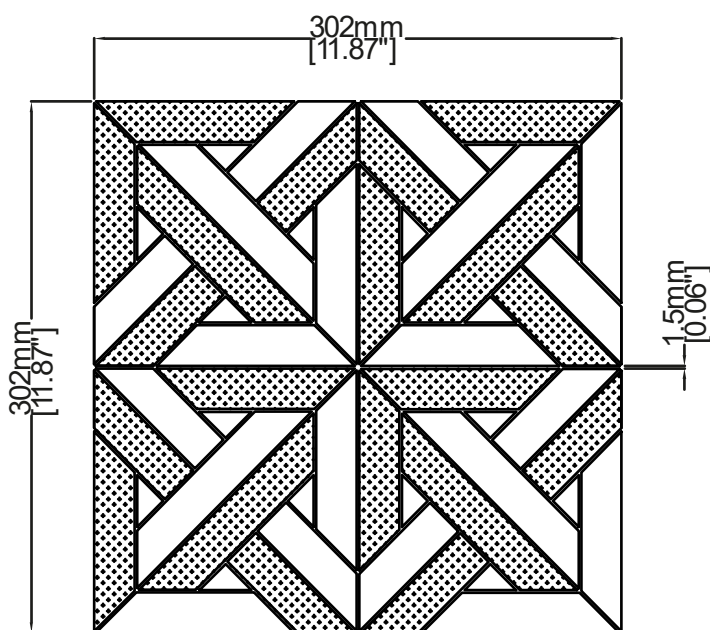

# Parquet

Art Deco  
V01718

V01718-08

V01718-09

V01718-10

	V01718-08	V01718-09	V01718-10
Colours	Bianco Carrara	Ash Grey	Bianco Carrara
	Blue Forest	Grey Fousanna	Bardiglio Imperiale
Finish	Honed		
Suggested Grout Colour	White	Medium grey	White

Technical Information	
Mounting	Mesh-mounted
Size of Repeat	302 mm x 302 mm
	11.87 " x 11.87 "
Thickness	10 mm
Area / Section	0.09 sm / 0.98 sf
Section Weight	2.14 kg / 4.71 lbs

**Disclaimer**

Claybrook stone products are high quality hand crafted products using the finest natural materials sourced from around the world. Stone is an organic material and as such there may be minor variations in colour, size of inclusion and shading as a result of the geological formation and these should not be considered imperfections.

\* All measurements are subject to change and variation