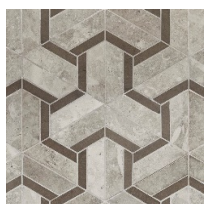

Maze

Art Deco
V01717

V01717-11

V01717-12

V01717-13

	V01717-11	V01717-12	V01717-13
Colours	Bianco Carrara	Ash Grey	Bianco Carrara
	Bardiglio Imperiale (line)	Grey Fousanna (line)	Blue Forest (line)
Finish	Honed		
Suggested Grout Colour	White	Medium Grey	White

Technical Information	
Mounting	Mesh-mounted
Size of Repeat	331 mm x 287 mm
	13.04 " x 11.28 "
Thickness	10 mm
Area / Section	0.09 sm / 1.02 sf
Section Weight	2.31 kg / 5.08 lbs

Disclaimer

Claybrook stone products are high quality hand crafted products using the finest natural materials sourced from around the world. Stone is an organic material and as such there may be minor variations in colour, size of inclusion and shading as a result of the geological formation and these should not be considered imperfections.