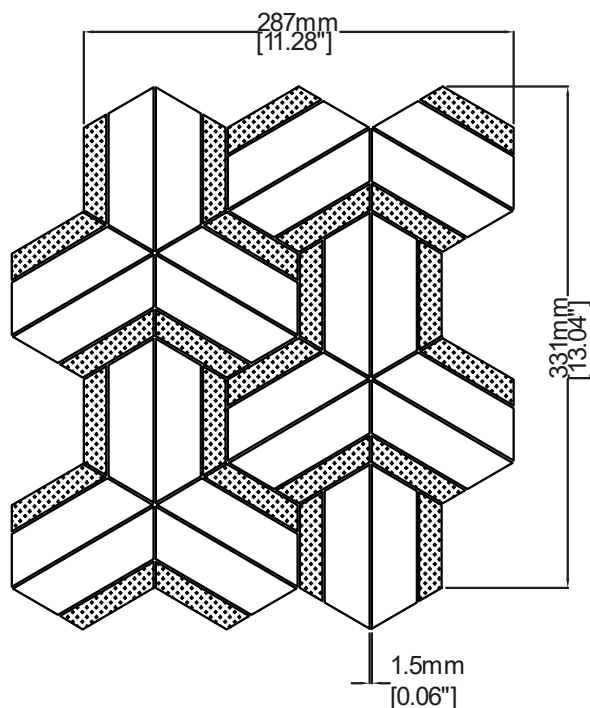

Maze

Art Deco
V01717

V01717-11

V01717-12

V01717-13

	V01717-11	V01717-12	V01717-13
Colours	Bianco Carrara	Ash Grey	Bianco Carrara
	Bardiglio Imperiale (line)	Grey Fousanna (line)	Blue Forest (line)
Finish	Honed		
Suggested Grout Colour	White	Medium Grey	White

Technical Information	
Mounting	Mesh-mounted
Size of Repeat	331 mm x 287 mm
	13.04 " x 11.28 "
Thickness	10 mm
Area / Section	0.09 sm / 1.02 sf
Section Weight	2.31 kg / 5.08 lbs

Disclaimer

Claybrook stone products are high quality hand crafted products using the finest natural materials sourced from around the world. Stone is an organic material and as such there may be minor variations in colour, size of inclusion and shading as a result of the geological formation and these should not be considered imperfections.