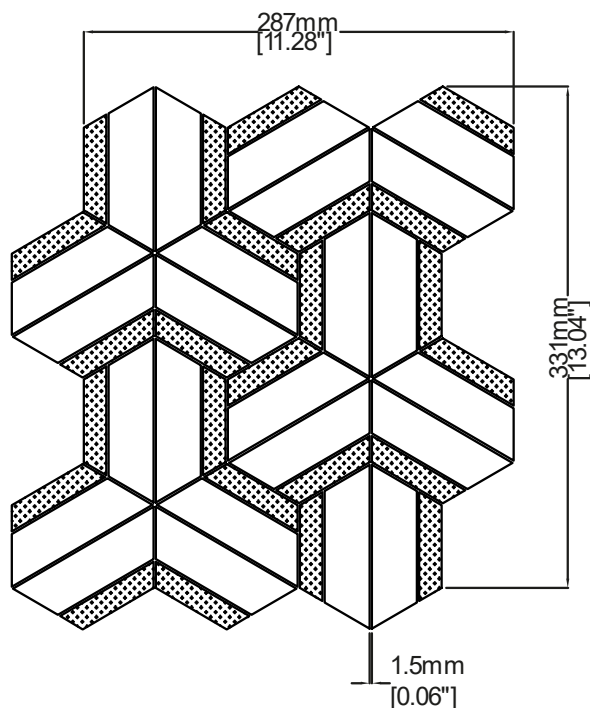

Maze

Art Deco
V01717

V01717-11

V01717-12

V01717-13

	V01717-11	V01717-12	V01717-13
Colours	Bianco Carrara	Ash Grey	Bianco Carrara
	Bardiglio Imperiale (line)	Grey Fousanna (line)	Blue Forest (line)
Suggested Grout Colour	Honed		
	White	Medium Grey	White

Technical Information	
Mounting	Mesh-mounted
Size of Repeat	331 mm x 287 mm
	13.04 " x 11.28 "
Thickness	10 mm
Area / Section	0.09 sm / 1.02 sf
Section Weight	2.31 kg / 5.08 lbs

Disclaimer

Claybrook stone products are high quality hand crafted products using the finest natural materials sourced from around the world. Stone is an organic material and as such there may be minor variations in colour, size of inclusion and shading as a result of the geological formation and these should not be considered imperfections.