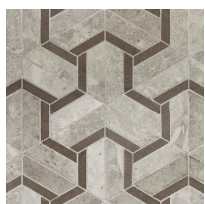

Maze

Art Deco
V01717

V01717-11

V01717-12

V01717-13

	V01717-11	V01717-12	V01717-13
Colours	Bianco Carrara	Ash Grey	Bianco Carrara
	Bardiglio Imperiale (line)	Grey Fousanna (line)	Blue Forest (line)
Suggested Grout Colour	Honed		
	White	Medium Grey	White

Technical Information	
Mounting	Mesh-mounted
Size of Repeat	331 mm x 287 mm
	13.04 " x 11.28 "
Thickness	10 mm
Area / Section	0.09 sm / 1.02 sf
Section Weight	2.31 kg / 5.08 lbs

Disclaimer

Claybrook stone products are high quality hand crafted products using the finest natural materials sourced from around the world. Stone is an organic material and as such there may be minor variations in colour, size of inclusion and shading as a result of the geological formation and these should not be considered imperfections.