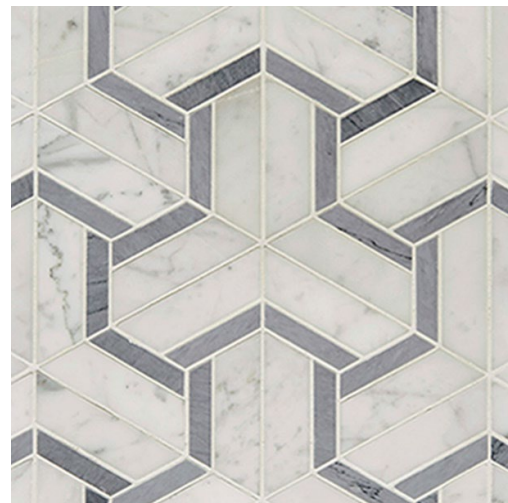

Maze

Art Deco
V01717

V01717-11

V01717-12

V01717-13

	V01717-11	V01717-12	V01717-13
Colours	Bianco Carrara	Ash Grey	Bianco Carrara
	Bardiglio Imperiale (line)	Grey Fousanna (line)	Blue Forest (line)
Suggested Grout Colour	Honed		
	White	Medium Grey	White

Technical Information	
Mounting	Mesh-mounted
Size of Repeat	331 mm x 287 mm
	13.04 " x 11.28 "
Thickness	10 mm
Area / Section	0.09 sm / 1.02 sf
Section Weight	2.31 kg / 5.08 lbs

Disclaimer

Claybrook stone products are high quality hand crafted products using the finest natural materials sourced from around the world. Stone is an organic material and as such there may be minor variations in colour, size of inclusion and shading as a result of the geological formation and these should not be considered imperfections.