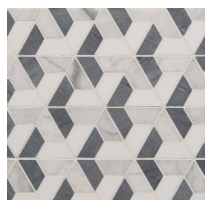

# Trident

Art Deco  
V01715

V01715-11

V01715-12

V01715-13

	V01715-11	V01715-12	V01715-13
Colours	Bianco Carrara	Nero Marquina	Bianco Carrara
	Blue Forest	Ash Grey	White Thassos
	Bardiglio Imperiale	Grey Fousanna	Bardiglio Imperiale
Finish	Honed		
Suggested Grout Colour	White	Medium Grey	White

Technical Information	
Mounting	Mesh-mounted
Size of Repeat	264 mm x 305 mm
	10.39 " x 12.02 "
Thickness	10 mm
Area / Section	0.08 sm / 0.87 sf
Section Weight	2.17 kg / 4.77 lbs

**Disclaimer**

Claybrook stone products are high quality hand crafted products using the finest natural materials sourced from around the world. Stone is an organic material and as such there may be minor variations in colour, size of inclusion and shading as a result of the geological formation and these should not be considered imperfections.