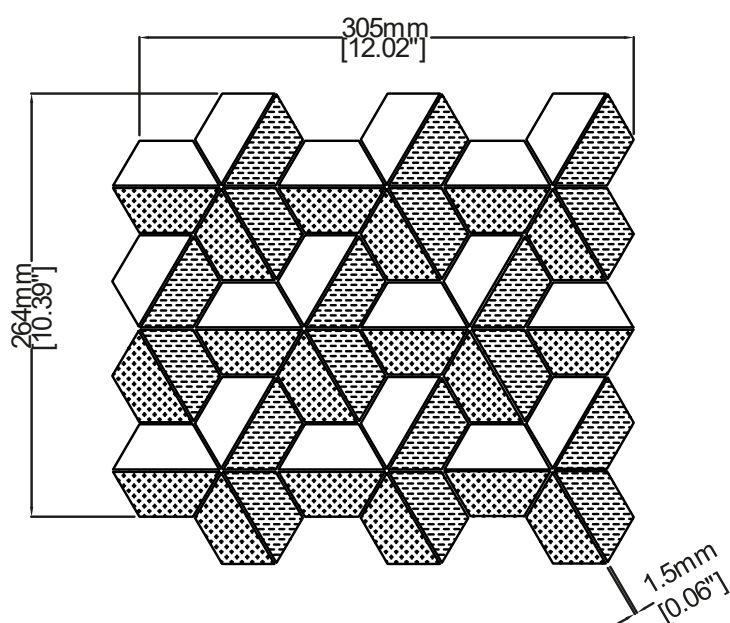

# Trident

Art Deco  
V01715

V01715-11

V01715-12

V01715-13

	V01715-11	V01715-12	V01715-13
Colours	Bianco Carrara	Nero Marquina	Bianco Carrara
	Blue Forest	Ash Grey	White Thassos
	Bardiglio Imperiale	Grey Fousanna	Bardiglio Imperiale
Finish	Honed		
Suggested Grout Colour	White	Medium Grey	White

Technical Information	
Mounting	Mesh-mounted
Size of Repeat	264 mm x 305 mm
	10.39 " x 12.02 "
Thickness	10 mm
Area / Section	0.08 sm / 0.87 sf
Section Weight	2.17 kg / 4.77 lbs

**Disclaimer**

Claybrook stone products are high quality hand crafted products using the finest natural materials sourced from around the world. Stone is an organic material and as such there may be minor variations in colour, size of inclusion and shading as a result of the geological formation and these should not be considered imperfections.