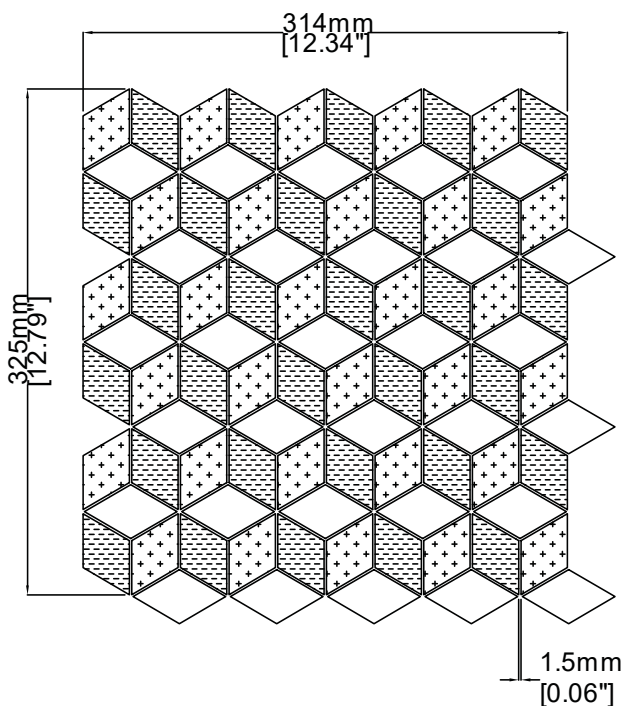

Cubist

Art Deco
V01714

V01714-06

V01714-07

V01714-08

	V01714-06	V01714-07	V01714-08
Colours	Bianco Carrara	Ash Grey	Bianco Carrara
	Nero Marquina	Nero Marquina	Bardiglio Imperiale
	Bardiglio Imperiale	Grey Fousanna	Blue Forest
Finish	Honed		
Suggested Grout Colour	White	Medium Grey	White

Technical Information	
Mounting	Mesh-mounted
Size of Repeat	325 mm x 314 mm
	12.79 " x 12.34 "
Thickness	10 mm
Area / Section	0.10 sm / 1.10 sf
Section Weight	2.40 kg / 5.28 lbs

Disclaimer

Claybrook stone products are high quality hand crafted products using the finest natural materials sourced from around the world. Stone is an organic material and as such there may be minor variations in colour, size of inclusion and shading as a result of the geological formation and these should not be considered imperfections.