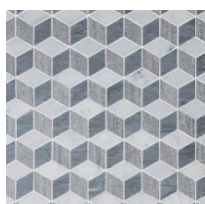

Cubist

Art Deco
V01714

V01714-06

V01714-07

V01714-08

	V01714-06	V01714-07	V01714-08
Colours	Bianco Carrara	Ash Grey	Bianco Carrara
	Nero Marquina	Nero Marquina	Bardiglio Imperiale
	Bardiglio Imperiale	Grey Fousanna	Blue Forest
Finish	Honed		
Suggested Grout Colour	White	Medium Grey	White

Technical Information	
Mounting	Mesh-mounted
Size of Repeat	325 mm x 314 mm
	12.79 " x 12.34 "
Thickness	10 mm
Area / Section	0.10 sm / 1.10 sf
Section Weight	2.40 kg / 5.28 lbs

Disclaimer

Claybrook stone products are high quality hand crafted products using the finest natural materials sourced from around the world. Stone is an organic material and as such there may be minor variations in colour, size of inclusion and shading as a result of the geological formation and these should not be considered imperfections.