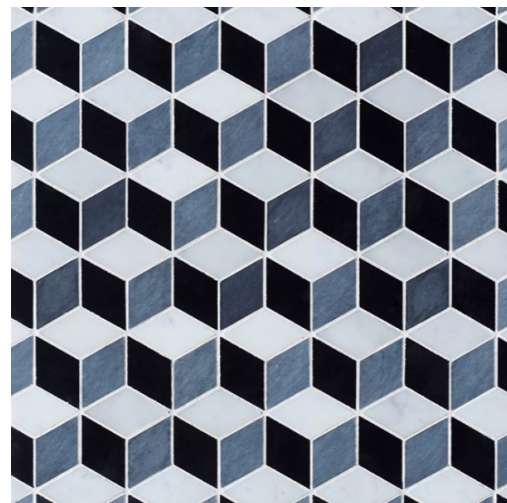

Cubist

Art Deco
V01714

V01714-06

V01714-07

V01714-08

	V01714-06	V01714-07	V01714-08
Colours	Bianco Carrara	Ash Grey	Bianco Carrara
	Nero Marquina	Nero Marquina	Bardiglio Imperiale
	Bardiglio Imperiale	Grey Fousanna	Blue Forest
Finish	Honed		
Suggested Grout Colour	White	Medium Grey	White

Technical Information	
Mounting	Mesh-mounted
Size of Repeat	325 mm x 314 mm
	12.79 " x 12.34 "
Thickness	10 mm
Area / Section	0.10 sm / 1.10 sf
Section Weight	2.40 kg / 5.28 lbs

Disclaimer

Claybrook stone products are high quality hand crafted products using the finest natural materials sourced from around the world. Stone is an organic material and as such there may be minor variations in colour, size of inclusion and shading as a result of the geological formation and these should not be considered imperfections.