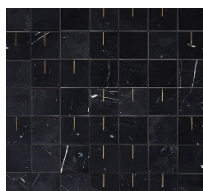

# Dash

Glimmer  
V05906

V05906-01

V05906-02

V05906-03

	V05906-01	V05906-02	V05906-03
<b>Colours</b>	Calacatta Borghini	Nero Marquina	Grey Fousanna
	Brass 1.5 mm	Brass 1.5 mm	Brass 1.5 mm
<b>Finish</b>	Honed		
<b>Suggested Grout Colour</b>	White	Black	Medium Grey

Technical Information	
<b>Mounting</b>	Mesh-mounted
<b>Size of Repeat</b>	308 mm x 308 mm
	12.11 " x 12.11 "
<b>Thickness</b>	10 mm
<b>Area / Section</b>	0.100 sm / 1.08 sf
<b>Section Weight</b>	2.26 kg / 4.97 lbs