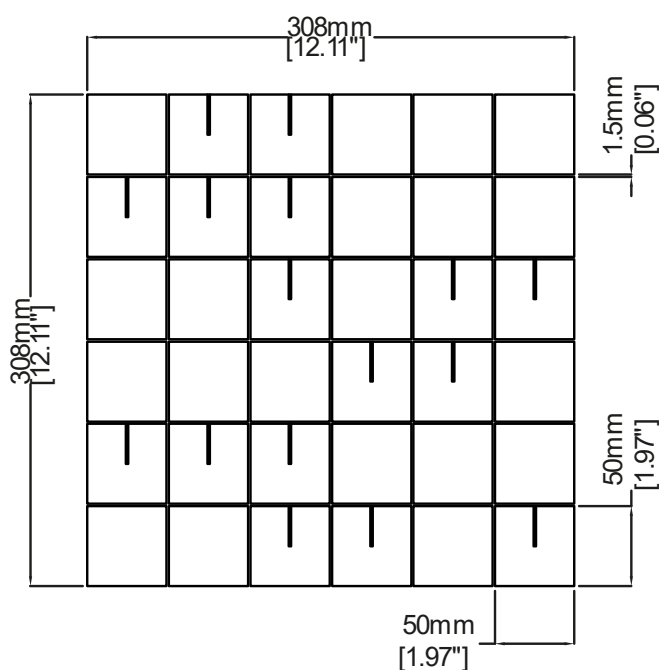

# Dash

Glimmer  
V05906

V05906-01

V05906-02

V05906-03

	V05906-01	V05906-02	V05906-03
<b>Colours</b>	Calacatta Borghini	Nero Marquina	Grey Fousanna
	Brass 1.5 mm	Brass 1.5 mm	Brass 1.5 mm
<b>Finish</b>	Honed		
<b>Suggested Grout Colour</b>	White	Black	Medium Grey

Technical Information	
<b>Mounting</b>	Mesh-mounted
<b>Size of Repeat</b>	308 mm x 308 mm
	12.11 " x 12.11 "
<b>Thickness</b>	10 mm
<b>Area / Section</b>	0.100 sm / 1.08 sf
<b>Section Weight</b>	2.26 kg / 4.97 lbs