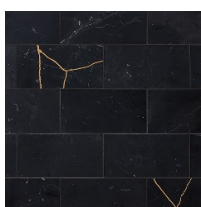

3" x 6" Tile

Kintsugi
V05716

V05716-02

V05716-03

V05716-04

V05716-01

	V05716-01	V05716-02	V05716-03	V05716-04
Colours	Bianco Carrara	Nero Marquina	Blue Forest	Verde
	Gilt Resin	Gilt Resin	Gilt Resin	Gilt Resin
Finish	Honed			
Suggested Grout Colour	White	Black	Medium Grey	

Technical Information	
Mounting	Mesh-mounted
Size of Repeat	309 mm x 306 mm
	12.15 " x 12.03 "
Thickness	10 mm
Area / Section	0.09 sm / 1.02 sf
Section Weight	2.22 kg / 4.88 lbs

Disclaimer

Claybrook stone products are high quality hand crafted products using the finest natural materials sourced from around the world. Stone is an organic material and as such there may be minor variations in colour, size of inclusion and shading as a result of the geological formation and these should not be considered imperfections.