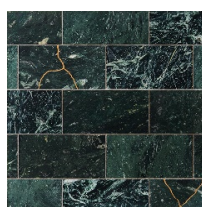

3" x 6" Tile

Kintsugi
V05716

V05716-02

V05716-03

V05716-04

V05716-01

	V05716-01	V05716-02	V05716-03	V05716-04
Colours	Bianco Carrara	Nero Marquina	Blue Forest	Verde
	Gilt Resin	Gilt Resin	Gilt Resin	Gilt Resin
Finish	Honed			
Suggested Grout Colour	White	Black	Medium Grey	

Technical Information	
Mounting	Mesh-mounted
Size of Repeat	309 mm x 306 mm
	12.15 " x 12.03 "
Thickness	10 mm
Area / Section	0.09 sm / 1.02 sf
Section Weight	2.22 kg / 4.88 lbs

Disclaimer

Claybrook stone products are high quality hand crafted products using the finest natural materials sourced from around the world. Stone is an organic material and as such there may be minor variations in colour, size of inclusion and shading as a result of the geological formation and these should not be considered imperfections.