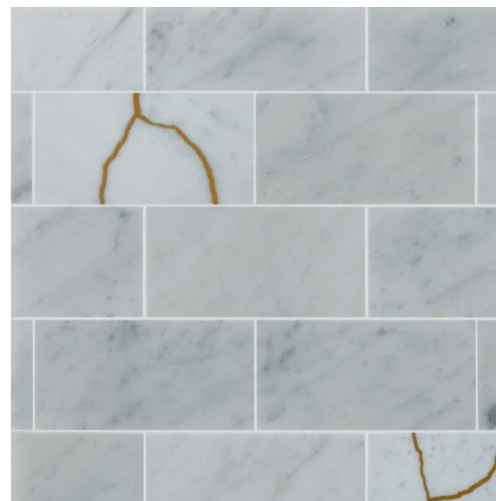

3" x 6" Tile

Kintsugi
V05716

V05716-02

V05716-03

V05716-04

V05716-01

	V05716-01	V05716-02	V05716-03	V05716-04
Colours	Bianco Carrara	Nero Marquina	Blue Forest	Verde
	Gilt Resin	Gilt Resin	Gilt Resin	Gilt Resin
Finish	Honed			
Suggested Grout Colour	White	Black	Medium Grey	

Technical Information	
Mounting	Mesh-mounted
Size of Repeat	309 mm x 306 mm
	12.15 " x 12.03 "
Thickness	10 mm
Area / Section	0.09 sm / 1.02 sf
Section Weight	2.22 kg / 4.88 lbs

Disclaimer

Claybrook stone products are high quality hand crafted products using the finest natural materials sourced from around the world. Stone is an organic material and as such there may be minor variations in colour, size of inclusion and shading as a result of the geological formation and these should not be considered imperfections.