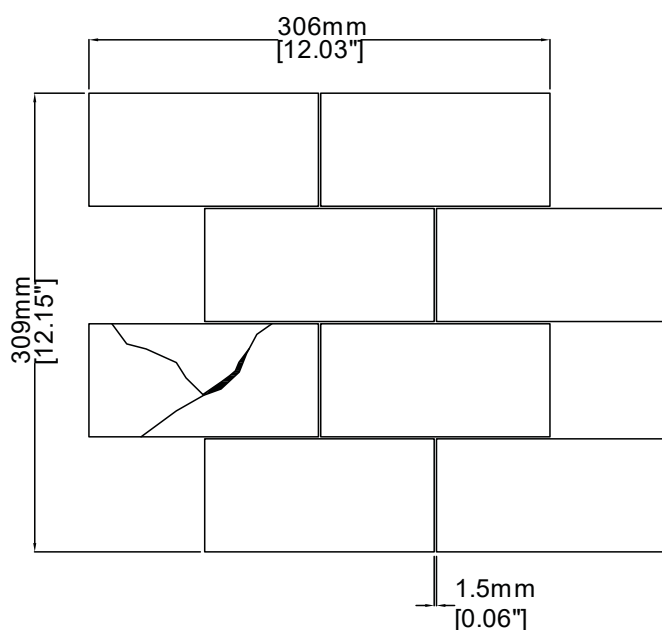

3" x 6" Tile

Kintsugi
V05716

V05716-02

V05716-03

V05716-04

V05716-01

	V05716-01	V05716-02	V05716-03	V05716-04
Colours	Bianco Carrara	Nero Marquina	Blue Forest	Verde
	Gilt Resin	Gilt Resin	Gilt Resin	Gilt Resin
Finish	Honed			
Suggested Grout Colour	White	Black	Medium Grey	

Technical Information	
Mounting	Mesh-mounted
Size of Repeat	309 mm x 306 mm
	12.15 " x 12.03 "
Thickness	10 mm
Area / Section	0.09 sm / 1.02 sf
Section Weight	2.22 kg / 4.88 lbs

Disclaimer

Claybrook stone products are high quality hand crafted products using the finest natural materials sourced from around the world. Stone is an organic material and as such there may be minor variations in colour, size of inclusion and shading as a result of the geological formation and these should not be considered imperfections.

*** All measurements are subject to change and variation**