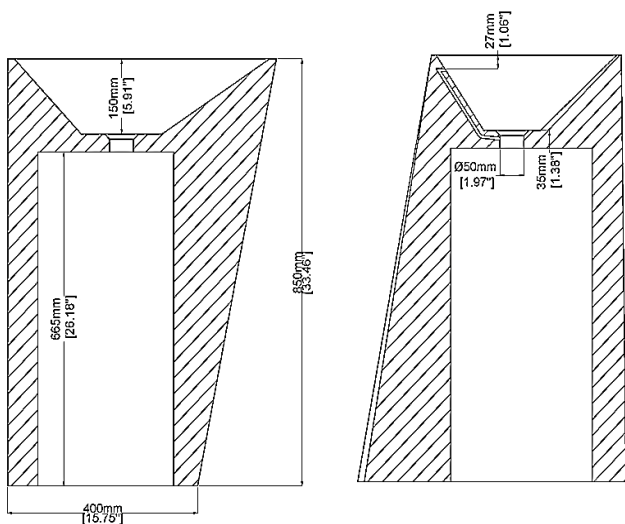

Matrix

Freestanding basin

H49024

566 x 566 x 850 mm
22.27 x 22.27 x 33.46 inches

Available in various reconstituted stone colours.

Please order Chrome/ MarbleForm™ pop up waste separately.

UV Resistant

Slip Resistant

Technical Information		
Weight	179 kg	/ 395 lbs
Weight with Water	187 kg	/ 412 lbs
Capacity	8 L	/ 2.11 US gal
Water Depth to Overflow	117 mm	/ 4.61 "

* Product features/ benefits are defined by test result of specific standard (ASTM, EN/ BS, IAPMO) with Claybrook's standard colours