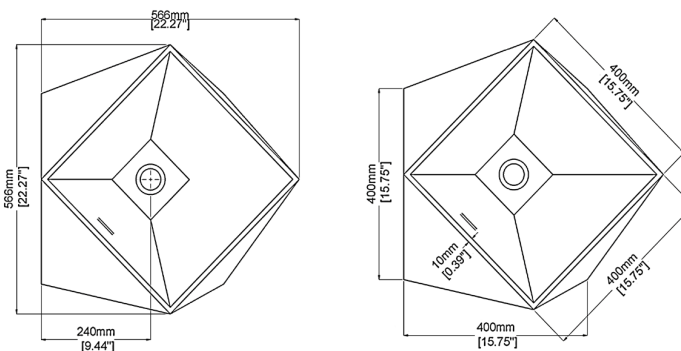

Matrix

Freestanding basin

H49024

566 x 566 x 850 mm
22.27 x 22.27 x 33.46 inches

Available in various reconstituted stone colours.

Please order Chrome/ MarbleForm™ pop up waste separately.

UV Resistant

Slip Resistant

Technical Information		
Weight	179 kg	/ 395 lbs
Weight with Water	187 kg	/ 412 lbs
Capacity	8 L	/ 2.11 US gal
Water Depth to Overflow	117 mm	/ 4.61 "

* Product features/ benefits are defined by test result of specific standard (ASTM, EN/ BS, IAPMO) with Claybrook's standard colours