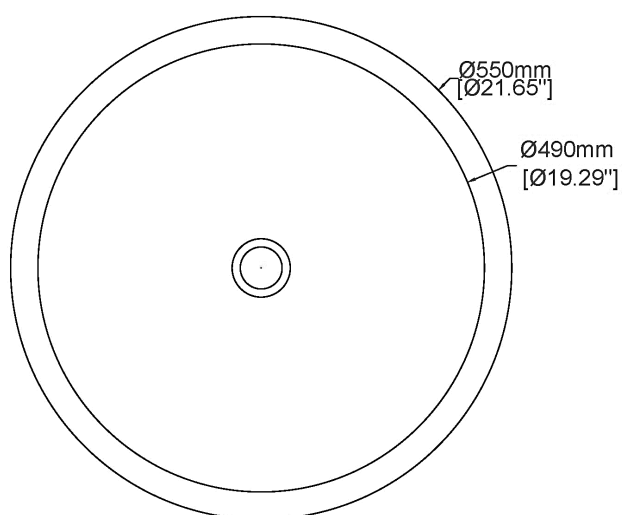

Devonshire

Countertop basin

H47021

Ø550 x 140 mm

Ø21.65 x 5.51 inches

Available in various reconstituted stone colours.

Please order Chrome/ MarbleForm® pop up waste separately.

UV Resistant

Technical Information		
Weight	12 kg	/ 26 lbs
Weight with Water	23.5 kg	/ 52 lbs
Capacity	11.5 L	/ 3.04 US gal

* All measurements are subject to change and variation.

* This specification sheet should not be used as an installation guide. Please contact Claybrook for CAD drawings.