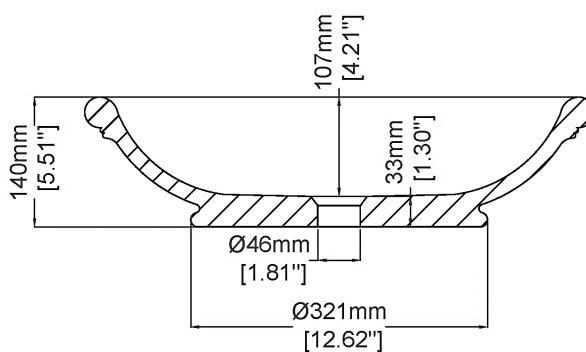

Devonshire

Countertop basin

H47021

Ø550 x 140 mm

Ø21.65 x 5.51 inches

Available in various reconstituted stone colours.

Please order Chrome/ MarbleForm® pop up waste separately.

UV Resistant

Technical Information		
Weight	12 kg	/ 26 lbs
Weight with Water	23.5 kg	/ 52 lbs
Capacity	11.5 L	/ 3.04 US gal

* All measurements are subject to change and variation.

* This specification sheet should not be used as an installation guide. Please contact Claybrook for CAD drawings.