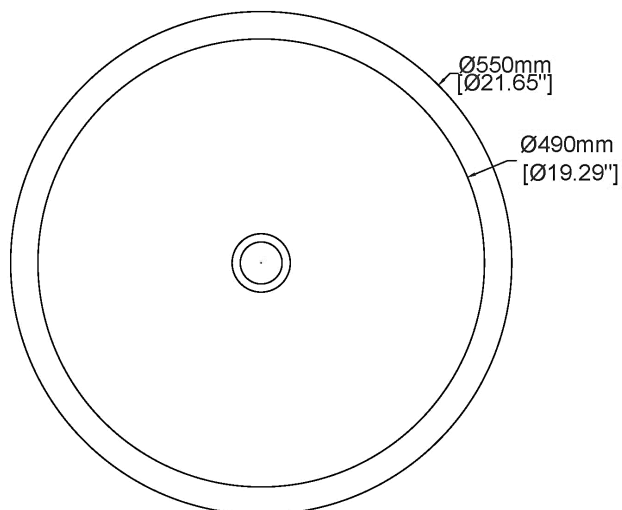

Devonshire

Countertop basin

H47021

Ø550 x 140 mm

Ø21.65 x 5.51 inches

Available in various reconstituted stone colours.

Please order Chrome/ MarbleForm® pop up waste separately.

UV Resistant

Technical Information		
Weight	12 kg	/ 26 lbs
Weight with Water	23.5 kg	/ 52 lbs
Capacity	11.5 L	/ 3.04 US gal

* Product features/ benefits are defined by test result of specific standard (ASTM, EN/ BS, IAPMO) with Claybrook's standard colours