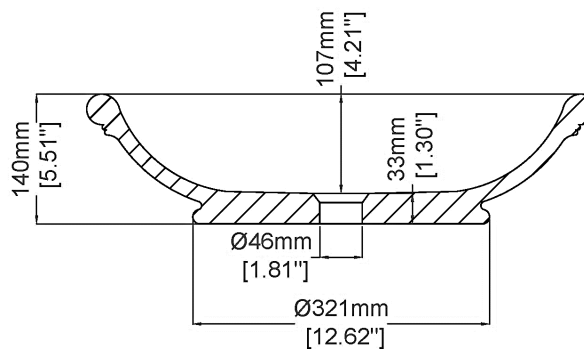

Devonshire

Countertop basin

H47021

Ø550 x 140 mm

Ø21.65 x 5.51 inches

Available in various reconstituted stone colours.

Please order Chrome/ MarbleForm® pop up waste separately.

UV Resistant

Technical Information		
Weight	12 kg	/ 26 lbs
Weight with Water	23.5 kg	/ 52 lbs
Capacity	11.5 L	/ 3.04 US gal

* Product features/ benefits are defined by test result of specific standard (ASTM, EN/ BS, IAPMO) with Claybrook's standard colours