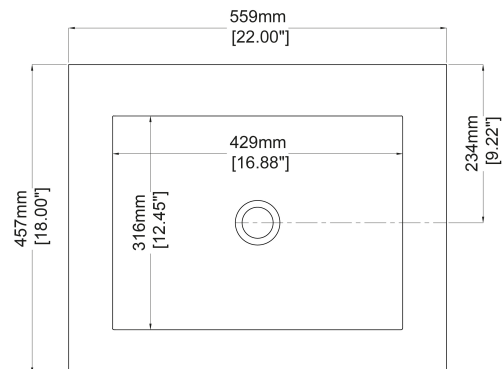

Frame Pedestal

Specification Sheet

Freestanding basin

H46423

559 x 457 x 864 mm
22.00 x 18.00 x 34.00 inches

Available in several combinations of MarbleForm™ and natural stone.

Please order Chrome/ MarbleForm™ pop up waste separately.

Technical Information	
Weight	165 kg / 364 lbs
Weight with Water	180 kg / 397 lbs
Capacity	15 L / 3.96 US gal
Water Depth to Overflow	109 mm / 4.29"

* Product features/ benefits are defined by test result of specific standard (ASTM, EN/ BS, IAPMO) with Claybrook's standard colours