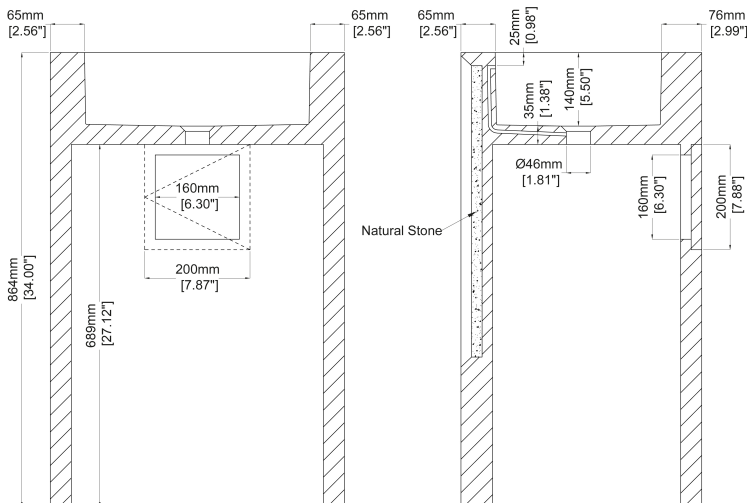

Frame Pedestal

Specification Sheet

Freestanding basin

H46423

559 x 457 x 864 mm
22.00 x 18.00 x 34.00 inches

Available in several combinations of MarbleForm™ and natural stone.

Please order Chrome/ MarbleForm™ pop up waste separately.

Technical Information	
Weight	165 kg / 364 lbs
Weight with Water	180 kg / 397 lbs
Capacity	15 L / 3.96 US gal
Water Depth to Overflow	109 mm / 4.29"

* Product features/ benefits are defined by test result of specific standard (ASTM, EN/ BS, IAPMO) with Claybrook's standard colours