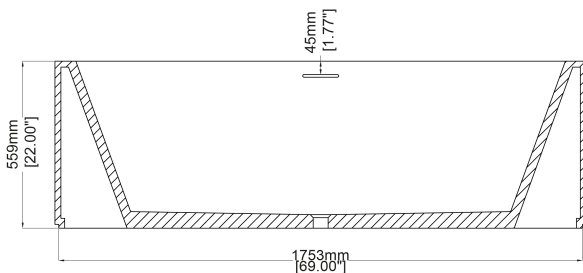

### Freestanding bath H46402

1778 x 864 x 559 mm  
70.00 x 34.00 x 22.00 inches

Available in several combinations of MarbleForm™ and natural stone.  
Please order Chrome/ MarbleForm™ pop up waste separately.

Technical Information	
<b>Weight</b>	330 kg / 728 lbs
<b>Weight with Water</b>	810 kg / 1786 lbs
<b>Capacity</b>	480 L / 126.8 US gal
<b>Water Depth to Overflow</b>	460 mm / 18.11"

\* Product features/ benefits are defined by test result of specific standard (ASTM, EN/ BS, IAPMO) with Claybrook's standard colours