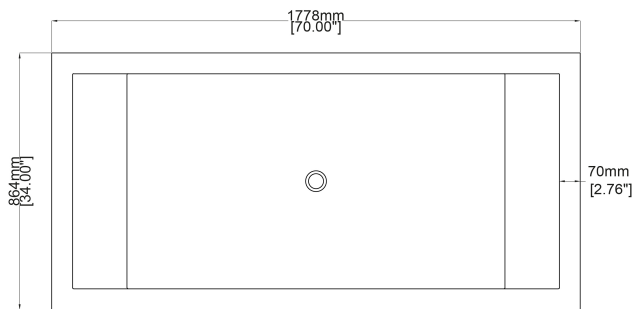

### Freestanding bath H46402

1778 x 864 x 559 mm  
70.00 x 34.00 x 22.00 inches

Available in several combinations of MarbleForm™ and natural stone.  
Please order Chrome/ MarbleForm™ pop up waste separately.

Technical Information	
<b>Weight</b>	330 kg / 728 lbs
<b>Weight with Water</b>	810 kg / 1786 lbs
<b>Capacity</b>	480 L / 126.8 US gal
<b>Water Depth to Overflow</b>	460 mm / 18.11"

\* Product features/ benefits are defined by test result of specific standard (ASTM, EN/ BS, IAPMO) with Claybrook's standard colours