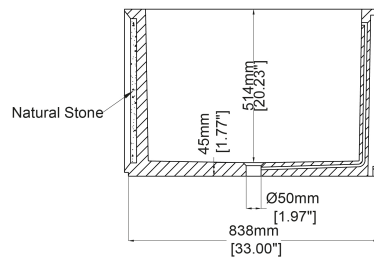

### Freestanding bath H46402

1778 x 864 x 559 mm  
70.00 x 34.00 x 22.00 inches

Available in several combinations of MarbleForm™ and natural stone.  
Please order Chrome/ MarbleForm™ pop up waste separately.

Technical Information	
<b>Weight</b>	330 kg / 728 lbs
<b>Weight with Water</b>	810 kg / 1786 lbs
<b>Capacity</b>	480 L / 126.8 US gal
<b>Water Depth to Overflow</b>	460 mm / 18.11"

\* Product features/ benefits are defined by test result of specific standard (ASTM, EN/ BS, IAPMO) with Claybrook's standard colours