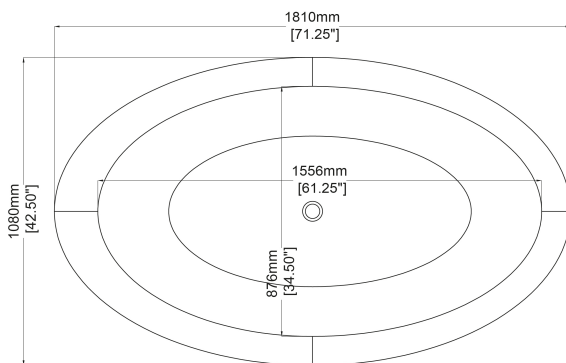

Vessel

Specification Sheet

Freestanding bath H46401

1810 x 1080 x 527 mm
71.25 x 42.50 x 20.75 inches

Available in several combinations of MarbleForm™ and natural stone.
Please order Chrome/ MarbleForm™ pop up waste separately.

Technical Information	
Weight	320 kg / 705 lbs
Weight with Water	680 kg / 1499 lbs
Capacity	360 L / 95.1 US gal
Water Depth to Overflow	388 mm / 15.28"

- * Product features/ benefits are defined by test result of specific standard (ASTM, EN/ BS, IAPMO) with Claybrook's standard colours
- * All measurements are subject to change and variation.
- * This specification sheet should not be used as an installation guide. Please contact Claybrook for CAD drawings.