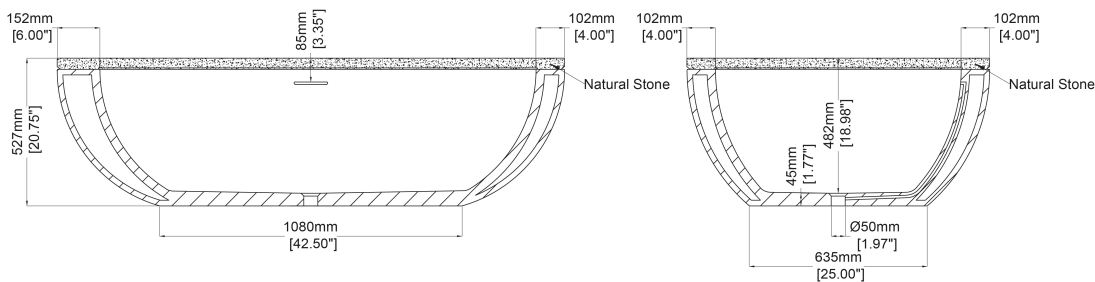

Vessel

Specification Sheet

Freestanding bath H46401

1810 x 1080 x 527 mm
71.25 x 42.50 x 20.75 inches

Available in several combinations of MarbleForm™ and natural stone.
Please order Chrome/ MarbleForm™ pop up waste separately.

Technical Information	
Weight	320 kg / 705 lbs
Weight with Water	680 kg / 1499 lbs
Capacity	360 L / 95.1 US gal
Water Depth to Overflow	388 mm / 15.28"

- * Product features/ benefits are defined by test result of specific standard (ASTM, EN/ BS, IAPMO) with Claybrook's standard colours
- * All measurements are subject to change and variation.
- * This specification sheet should not be used as an installation guide. Please contact Claybrook for CAD drawings.