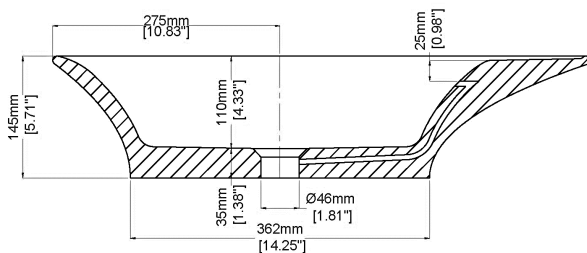

### H46225

650 x 325 x 145 mm

25.59 x 12.80 x 5.71 inches

Available in various reconstituted stone colours.

Please order Chrome/ MarbleForm™ pop up waste separately.

UV Resistant

Slip Resistant

Stain Resistant

Technical Information		
<b>Weight</b>	15 kg	/ 33 lbs
<b>Weight with Water</b>	20 kg	/ 44 lbs
<b>Capacity</b>	5 L	/ 1.32 US gal
<b>Water Depth to Overflow</b>	74 mm	/ 2.91 "

\* Product features/ benefits are defined by test result of specific standard (ASTM, EN/ BS, IAPMO) with Claybrook's standard colours