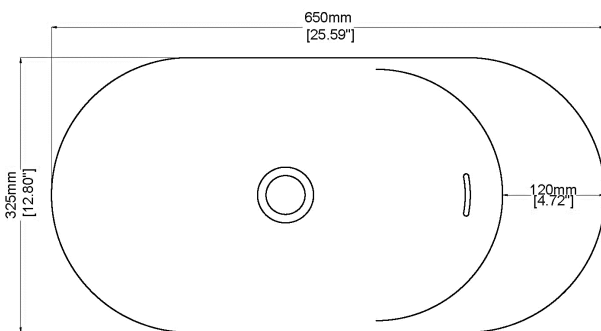

### H46225

650 x 325 x 145 mm

25.59 x 12.80 x 5.71 inches

Available in various reconstituted stone colours.

Please order Chrome/ MarbleForm™ pop up waste separately.

UV Resistant

Slip Resistant

Stain Resistant

Technical Information		
<b>Weight</b>	15 kg	/ 33 lbs
<b>Weight with Water</b>	20 kg	/ 44 lbs
<b>Capacity</b>	5 L	/ 1.32 US gal
<b>Water Depth to Overflow</b>	74 mm	/ 2.91 "

\* Product features/ benefits are defined by test result of specific standard (ASTM, EN/ BS, IAPMO) with Claybrook's standard colours