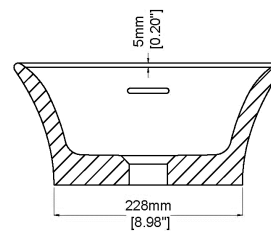

### H46225

650 x 325 x 145 mm

25.59 x 12.80 x 5.71 inches

Available in various reconstituted stone colours.

Please order Chrome/ MarbleForm™ pop up waste separately.

UV Resistant

Slip Resistant

Stain Resistant

Technical Information		
<b>Weight</b>	15 kg	/ 33 lbs
<b>Weight with Water</b>	20 kg	/ 44 lbs
<b>Capacity</b>	5 L	/ 1.32 US gal
<b>Water Depth to Overflow</b>	74 mm	/ 2.91 "

\* Product features/ benefits are defined by test result of specific standard (ASTM, EN/ BS, IAPMO) with Claybrook's standard colours