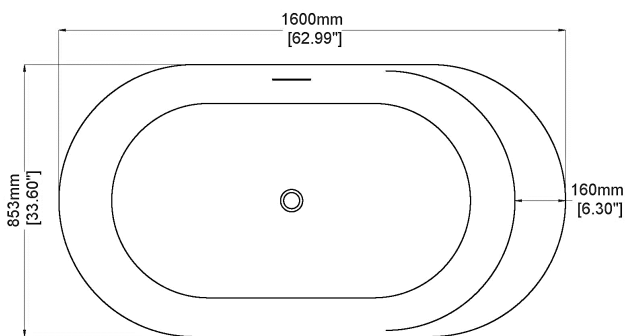

## Freestanding bath H46205

1600 x 853 x 500 mm  
62.99 x 33.60 x 19.69 inches

Available in various reconstituted stone colours.

Please order Chrome/ MarbleForm™ pop up waste separately.

- UV Resistant
- Slip Resistant
- Stain Resistant
- Easy to Clean and Maintain
- cUPC Certified
- CE Certified

Technical Information		
<b>Weight</b>	190 kg	/ 419 lbs
<b>Weight with Water</b>	471 kg	/ 1038 lbs
<b>Capacity</b>	281 L	/ 74.23 US gal
<b>Water Depth to Overflow</b>	396 mm	/ 15.59 "

\* Product features/ benefits are defined by test result of specific standard (ASTM, EN/ BS, IAPMO) with Claybrook's standard colours