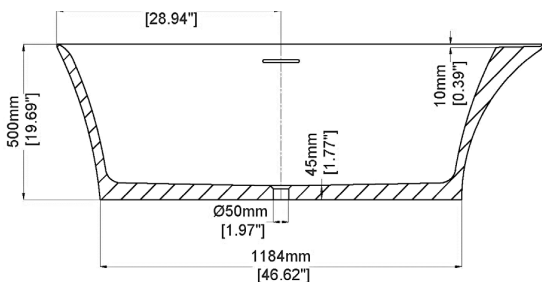

## Freestanding bath H46205

1600 x 853 x 500 mm  
62.99 x 33.60 x 19.69 inches

Available in various reconstituted stone colours.

Please order Chrome/ MarbleForm™ pop up waste separately.

- UV Resistant
- Slip Resistant
- Stain Resistant
- Easy to Clean and Maintain
- cUPC Certified
- CE Certified

Technical Information		
<b>Weight</b>	190 kg	/ 419 lbs
<b>Weight with Water</b>	471 kg	/ 1038 lbs
<b>Capacity</b>	281 L	/ 74.23 US gal
<b>Water Depth to Overflow</b>	396 mm	/ 15.59 "

\* Product features/ benefits are defined by test result of specific standard (ASTM, EN/ BS, IAPMO) with Claybrook's standard colours