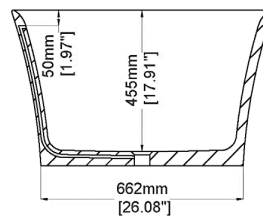

## Freestanding bath H46205

1600 x 853 x 500 mm  
62.99 x 33.60 x 19.69 inches

Available in various reconstituted stone colours.

Please order Chrome/ MarbleForm™ pop up waste separately.

- UV Resistant
- Slip Resistant
- Stain Resistant
- Easy to Clean and Maintain
- cUPC Certified
- CE Certified

Technical Information		
<b>Weight</b>	190 kg	/ 419 lbs
<b>Weight with Water</b>	471 kg	/ 1038 lbs
<b>Capacity</b>	281 L	/ 74.23 US gal
<b>Water Depth to Overflow</b>	396 mm	/ 15.59 "

\* Product features/ benefits are defined by test result of specific standard (ASTM, EN/ BS, IAPMO) with Claybrook's standard colours