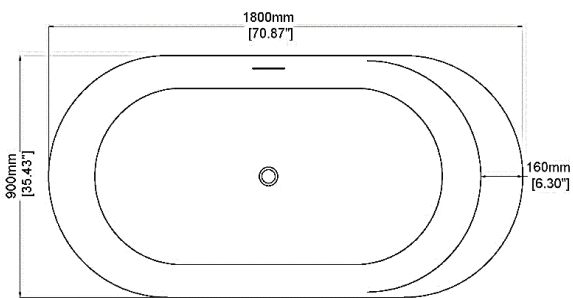

Opus 1800

Freestanding bath

H46202

1800 x 900 x 580 mm

70.87 x 35.43 x 22.83 inches

Available in various reconstituted stone colours.

Please order Chrome/ MarbleForm™ pop up waste separately.

UV Resistant

Technical Information		
Weight	226 kg	/ 498 lbs
Weight with Water	538 kg	/ 1186 lbs
Capacity	312 L	/ 82.42 US gal
Water Depth to Overflow	384 mm	/ 15.12 "

* Product features/ benefits are defined by test result of specific standard (ASTM, EN/ BS, IAPMO) with Claybrook's standard colours