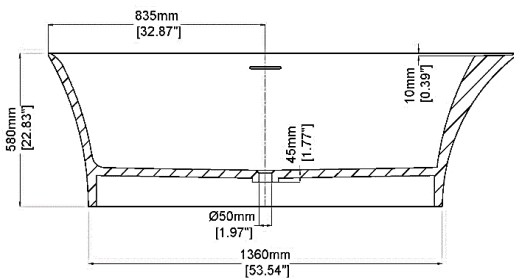

Opus 1800

Freestanding bath

H46202

1800 x 900 x 580 mm

70.87 x 35.43 x 22.83 inches

Available in various reconstituted stone colours.

Please order Chrome/ MarbleForm™ pop up waste separately.

UV Resistant

Technical Information		
Weight	226 kg	/ 498 lbs
Weight with Water	538 kg	/ 1186 lbs
Capacity	312 L	/ 82.42 US gal
Water Depth to Overflow	384 mm	/ 15.12 "

* Product features/ benefits are defined by test result of specific standard (ASTM, EN/ BS, IAPMO) with Claybrook's standard colours