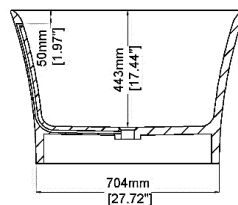

Opus 1800

Freestanding bath

H46202

1800 x 900 x 580 mm

70.87 x 35.43 x 22.83 inches

Available in various reconstituted stone colours.

Please order Chrome/ MarbleForm™ pop up waste separately.

UV Resistant

Technical Information		
Weight	226 kg	/ 498 lbs
Weight with Water	538 kg	/ 1186 lbs
Capacity	312 L	/ 82.42 US gal
Water Depth to Overflow	384 mm	/ 15.12 "

* Product features/ benefits are defined by test result of specific standard (ASTM, EN/ BS, IAPMO) with Claybrook's standard colours