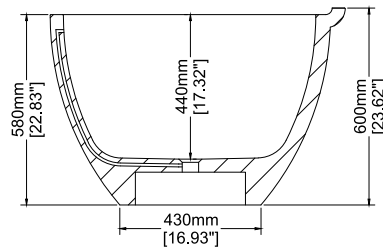

Spatium

Freestanding bath

H46005

1700 x 899 x 600 mm

66.93 x 35.41 x 23.61 inches

Available in various reconstituted stone colours.

Please order Chrome/ MarbleForm™ pop up waste separately.

UV Resistant

Technical Information		
Weight	260 kg	/ 573.2 lbs
Weight with Water	576 kg	/ 1269.86 lbs
Capacity	316 L	/ 83.48 US gal
Water Depth to Overflow	385.5 mm	/ 15.2 "

* Product features/ benefits are defined by test result of specific standard (ASTM, EN/ BS, IAPMO) with Claybrook's standard colours