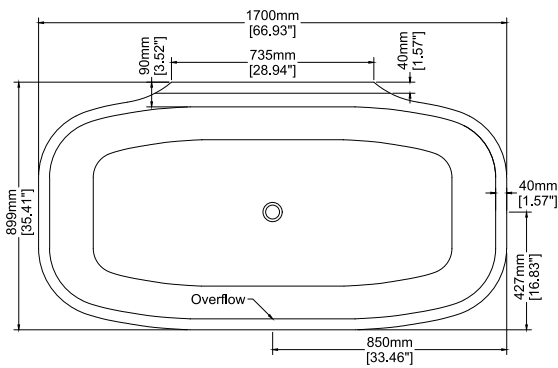

Spatium

Freestanding bath

H46005

1700 x 899 x 600 mm

66.93 x 35.41 x 23.61 inches

Available in various reconstituted stone colours.

Please order Chrome/ MarbleForm™ pop up waste separately.

UV Resistant

Technical Information		
Weight	260 kg	/ 573.2 lbs
Weight with Water	576 kg	/ 1269.86 lbs
Capacity	316 L	/ 83.48 US gal
Water Depth to Overflow	385.5 mm	/ 15.2 "

* Product features/ benefits are defined by test result of specific standard (ASTM, EN/ BS, IAPMO) with Claybrook's standard colours