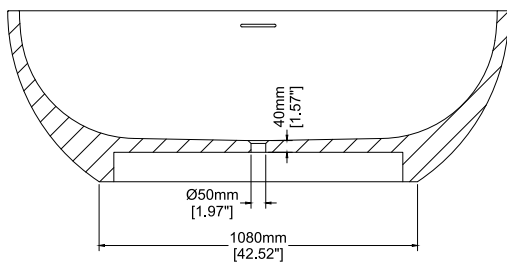

Spatium

Freestanding bath

H46005

1700 x 899 x 600 mm

66.93 x 35.41 x 23.61 inches

Available in various reconstituted stone colours.

Please order Chrome/ MarbleForm™ pop up waste separately.

UV Resistant

Technical Information		
Weight	260 kg	/ 573.2 lbs
Weight with Water	576 kg	/ 1269.86 lbs
Capacity	316 L	/ 83.48 US gal
Water Depth to Overflow	385.5 mm	/ 15.2 "

* Product features/ benefits are defined by test result of specific standard (ASTM, EN/ BS, IAPMO) with Claybrook's standard colours