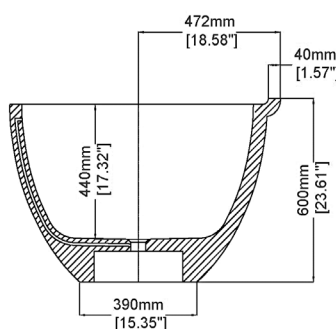

Spatium

Freestanding bath H46005

1700 x 899 x 600 mm
66.93 x 35.41 x 23.61 inches

Available in various reconstituted stone colours.

Please order Chrome/ MarbleForm® pop up waste separately.

- UV
Resistant
- Slip
Resistant
- Stain
Resistant
- Easy to Clean
and Maintain
- International
Fire-spread
Compliant

Technical Information		
Weight	260 kg	/ 573 lbs
Weight with Water	576 kg	/ 1270 lbs
Capacity	316 L	/ 83.48 US gal
Water Depth to Overflow	386 mm	/ 15.2 "

* All measurements are subject to change and variation.