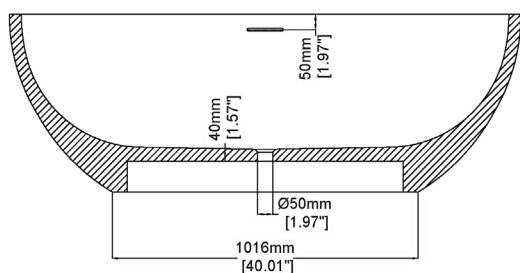

Spatium

Freestanding bath H46005

1700 x 899 x 600 mm
66.93 x 35.41 x 23.61 inches

Available in various reconstituted stone colours.

Please order Chrome/ MarbleForm® pop up waste separately.

- UV
Resistant
- Slip
Resistant
- Stain
Resistant
- Easy to Clean
and Maintain
- International
Fire-spread
Compliant

Technical Information		
Weight	260 kg	/ 573 lbs
Weight with Water	576 kg	/ 1270 lbs
Capacity	316 L	/ 83.48 US gal
Water Depth to Overflow	386 mm	/ 15.2 "

* All measurements are subject to change and variation.