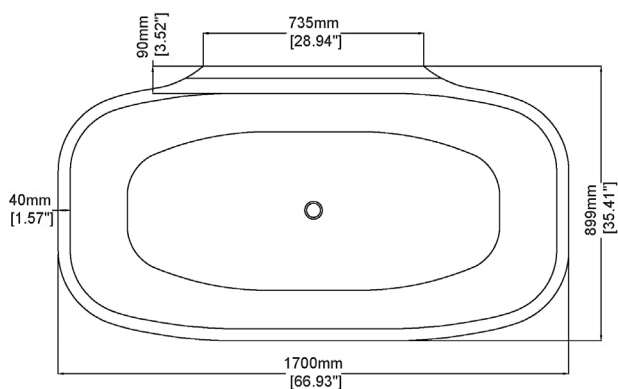

Spatium

Freestanding bath H46005

1700 x 899 x 600 mm
66.93 x 35.41 x 23.61 inches

Available in various reconstituted stone colours.

Please order Chrome/ MarbleForm® pop up waste separately.

- UV
Resistant
- Slip
Resistant
- Stain
Resistant
- Easy to Clean
and Maintain
- International
Fire-spread
Compliant

Technical Information		
Weight	260 kg	/ 573 lbs
Weight with Water	576 kg	/ 1270 lbs
Capacity	316 L	/ 83.48 US gal
Water Depth to Overflow	386 mm	/ 15.2 "

* All measurements are subject to change and variation.