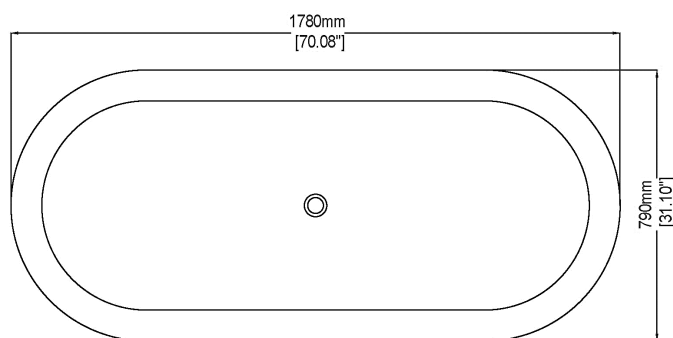

Evolve 1780

Freestanding bath

H45905

1780 x 790 x 500 mm
70.08 x 31.10 x 19.69 inches

Available in various reconstituted stone colours.

Please order Chrome/ MarbleForm™ pop up waste separately.

- UV Resistant
- Slip Resistant
- Stain Resistant
- Easy to Clean and Maintain
- cUPC Certified
- CE Certified

Technical Information		
Weight	175 kg	/ 386 lbs
Weight with Water	430 kg	/ 948 lbs
Capacity	255 L	/ 67.36 US gal
Water Depth to Overflow	396 mm	/ 15.59 "

* Product features/ benefits are defined by test result of specific standard (ASTM, EN/ BS, IAPMO) with Claybrook's standard colours