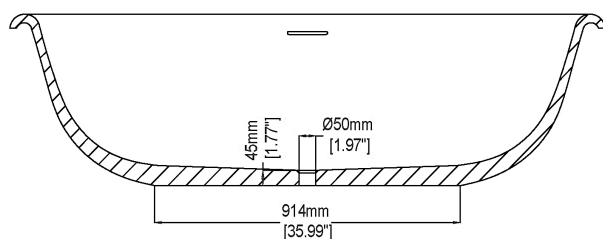

Evolve 1780

Freestanding bath

H45905

1780 x 790 x 500 mm
70.08 x 31.10 x 19.69 inches

Available in various reconstituted stone colours.

Please order Chrome/ MarbleForm™ pop up waste separately.

- UV Resistant
- Slip Resistant
- Stain Resistant
- Easy to Clean and Maintain
- cUPC Certified
- CE Certified

Technical Information		
Weight	175 kg	/ 386 lbs
Weight with Water	430 kg	/ 948 lbs
Capacity	255 L	/ 67.36 US gal
Water Depth to Overflow	396 mm	/ 15.59 "

* Product features/ benefits are defined by test result of specific standard (ASTM, EN/ BS, IAPMO) with Claybrook's standard colours