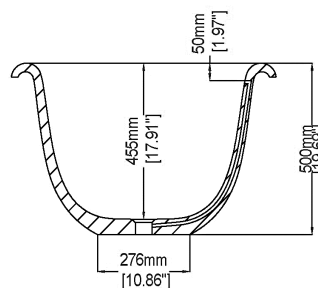

Evolve 1780

Freestanding bath

H45905

1780 x 790 x 500 mm
70.08 x 31.10 x 19.69 inches

Available in various reconstituted stone colours.

Please order Chrome/ MarbleForm™ pop up waste separately.

- UV Resistant
- Slip Resistant
- Stain Resistant
- Easy to Clean and Maintain
- cUPC Certified
- CE Certified

Technical Information		
Weight	175 kg	/ 386 lbs
Weight with Water	430 kg	/ 948 lbs
Capacity	255 L	/ 67.36 US gal
Water Depth to Overflow	396 mm	/ 15.59 "

* Product features/ benefits are defined by test result of specific standard (ASTM, EN/ BS, IAPMO) with Claybrook's standard colours