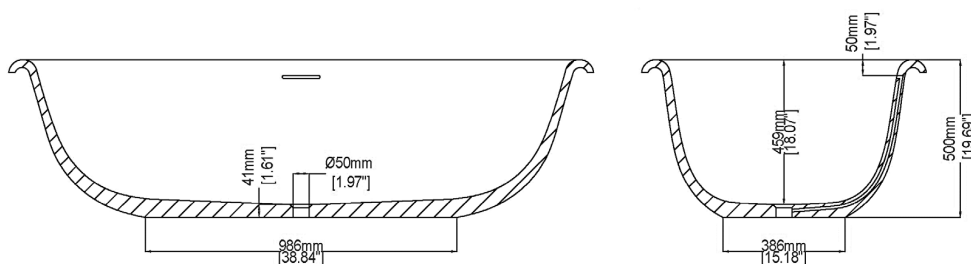

### H45902

1850 x 900 x 500 mm

72.83 x 35.43 x 19.69 inches

Available in various reconstituted stone colours.

Please order Chrome/ MarbleForm™ pop up waste separately.

UV Resistant

Slip Resistant

Stain Resistant

Technical Information		
<b>Weight</b>	170 kg	/ 375 lbs
<b>Weight with Water</b>	500 kg	/ 1102 lbs
<b>Capacity</b>	330 L	/ 87.18 US gal
<b>Water Depth to Overflow</b>	400 mm	/ 15.75 "

\* Product features/ benefits are defined by test result of specific standard (ASTM, EN/ BS, IAPMO) with Claybrook's standard colours