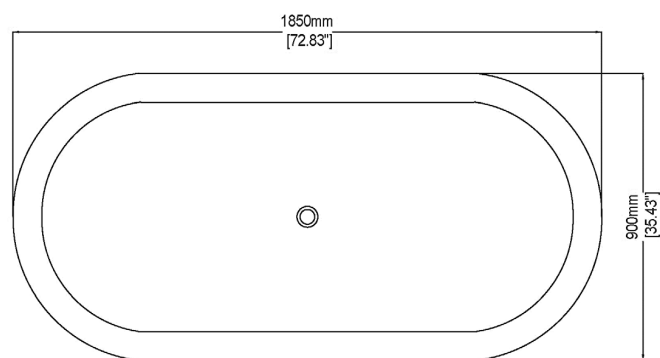

### H45902

1850 x 900 x 500 mm

72.83 x 35.43 x 19.69 inches

Available in various reconstituted stone colours.

Please order Chrome/ MarbleForm™ pop up waste separately.

UV Resistant

Slip Resistant

Stain Resistant

Technical Information		
<b>Weight</b>	170 kg	/ 375 lbs
<b>Weight with Water</b>	500 kg	/ 1102 lbs
<b>Capacity</b>	330 L	/ 87.18 US gal
<b>Water Depth to Overflow</b>	400 mm	/ 15.75 "

\* Product features/ benefits are defined by test result of specific standard (ASTM, EN/ BS, IAPMO) with Claybrook's standard colours