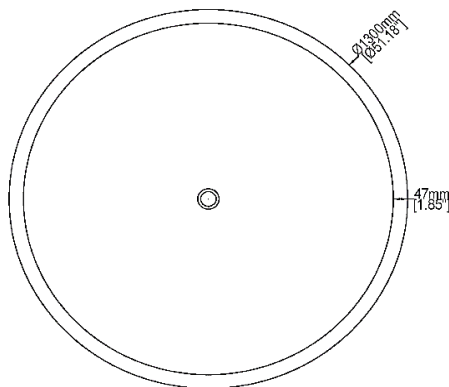

## Freestanding bath H45705

Ø1300 x 600 mm  
Ø51.18 x 23.62 inches

Available in various reconstituted stone colours.

Please order Chrome/ MarbleForm™ pop up waste separately.

UV Resistant

Slip Resistant

Stain Resistant

Technical Information		
<b>Weight</b>	382 kg	/ 842 lbs
<b>Weight with Water</b>	832 kg	/ 1834 lbs
<b>Capacity</b>	450 L	/ 118.88 US gal
<b>Water Depth to Overflow</b>	436 mm	/ 17.17 "

\* Product features/ benefits are defined by test result of specific standard (ASTM, EN/ BS, IAPMO) with Claybrook's standard colours