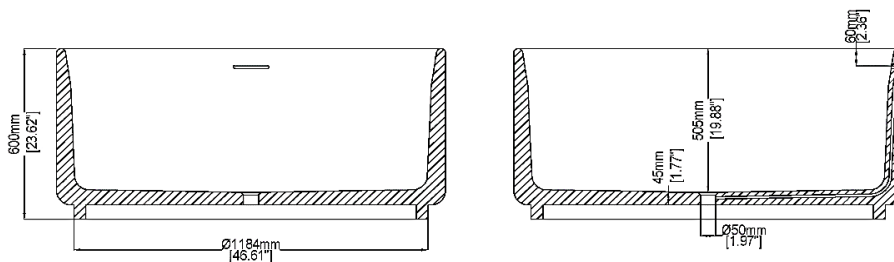

## Freestanding bath H45705

Ø1300 x 600 mm  
Ø51.18 x 23.62 inches

Available in various reconstituted stone colours.

Please order Chrome/ MarbleForm™ pop up waste separately.

UV Resistant

Slip Resistant

Stain Resistant

Technical Information		
<b>Weight</b>	382 kg	/ 842 lbs
<b>Weight with Water</b>	832 kg	/ 1834 lbs
<b>Capacity</b>	450 L	/ 118.88 US gal
<b>Water Depth to Overflow</b>	436 mm	/ 17.17 "

\* Product features/ benefits are defined by test result of specific standard (ASTM, EN/ BS, IAPMO) with Claybrook's standard colours