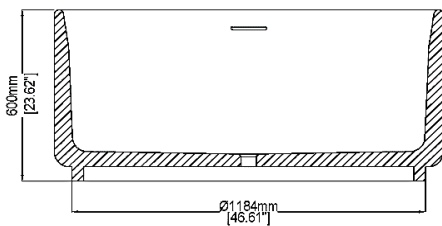

Orbit

Freestanding bath H45705

Ø1300 x 600 mm

Ø51.18 x 23.62 inches

Available in various reconstituted stone colours.

Please order Chrome/ MarbleForm® pop up waste separately.

UV Resistant

Slip Resistant

| Technical Information | | |
|--------------------------------|--------|-----------------|
| Weight | 382 kg | / 842 lbs |
| Weight with Water | 832 kg | / 1834 lbs |
| Capacity | 450 L | / 118.88 US gal |
| Water Depth to Overflow | 436 mm | / 17.17 " |