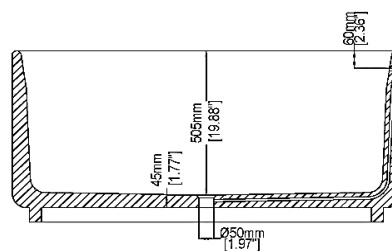

Orbit

Freestanding bath H45705

Ø1300 x 600 mm

Ø51.18 x 23.62 inches

Available in various reconstituted stone colours.

Please order Chrome/ MarbleForm® pop up waste separately.

UV Resistant

Slip Resistant

| Technical Information | | |
|--------------------------------|--------|-----------------|
| Weight | 382 kg | / 842 lbs |
| Weight with Water | 832 kg | / 1834 lbs |
| Capacity | 450 L | / 118.88 US gal |
| Water Depth to Overflow | 436 mm | / 17.17 " |