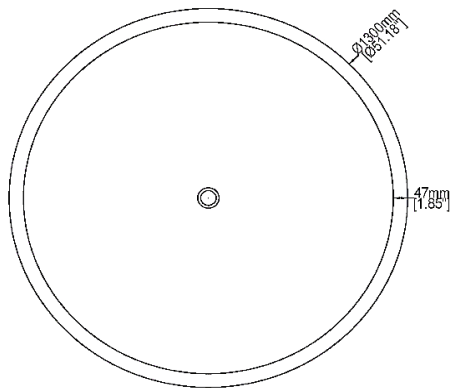

Orbit

Freestanding bath H45705

Ø1300 x 600 mm

Ø51.18 x 23.62 inches

Available in various reconstituted stone colours.

Please order Chrome/ MarbleForm® pop up waste separately.

UV Resistant

Slip Resistant

| Technical Information | | |
|--------------------------------|--------|-----------------|
| Weight | 382 kg | / 842 lbs |
| Weight with Water | 832 kg | / 1834 lbs |
| Capacity | 450 L | / 118.88 US gal |
| Water Depth to Overflow | 436 mm | / 17.17 " |