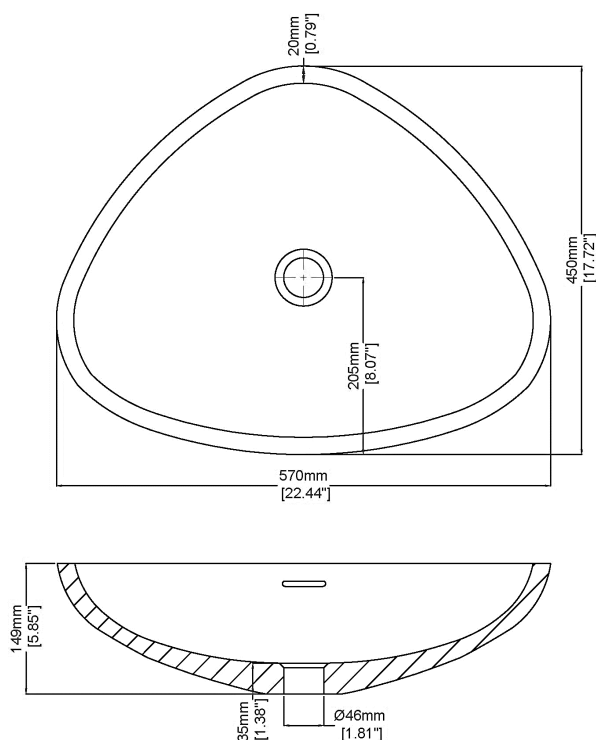

Cove

Countertop basin

H45525

570 x 450 x 149 mm

22.44 x 17.72 x 5.85 inches

Available in various reconstituted stone colours.

Please order Chrome/ MarbleForm® pop up waste separately.

UV Resistant

Technical Information	
Weight	13 kg / 29 lbs
Weight with Water	23 kg / 51 lbs
Capacity	10 L / 2.64 US gal
Water Depth to Overflow	88 mm / 3.46 \"

* All measurements are subject to change and variation.