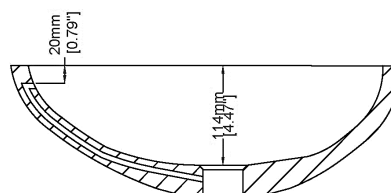

Cove

Countertop basin

H45525

570 x 450 x 149 mm

22.44 x 17.72 x 5.85 inches

Available in various reconstituted stone colours.

Please order Chrome/ MarbleForm® pop up waste separately.

UV Resistant

Technical Information	
Weight	13 kg / 29 lbs
Weight with Water	23 kg / 51 lbs
Capacity	10 L / 2.64 US gal
Water Depth to Overflow	88 mm / 3.46 \"

* All measurements are subject to change and variation.