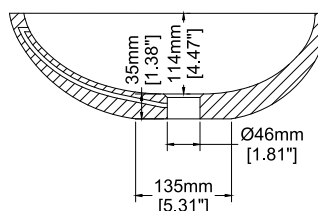

Cove

Countertop basin

H45525

570 x 450 x 149 mm

22.44 x 17.72 x 5.85 inches

Available in various reconstituted stone colours.

Please order Chrome/ MarbleForm™ pop up waste separately.

UV Resistant

Technical Information		
Weight	15 kg	/ 33 lbs
Weight with Water	25 kg	/ 55 lbs
Capacity	10 L	/ 2.64 US gal
Water Depth to Overflow	88 mm	/ 3.46 "

* Product features/ benefits are defined by test result of specific standard (ASTM, EN/ BS, IAPMO) with Claybrook's standard colours