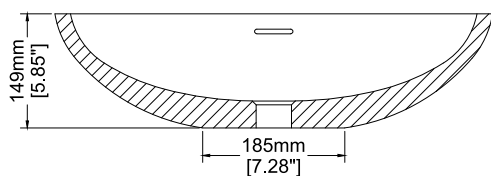

Cove

Countertop basin

H45525

570 x 450 x 149 mm

22.44 x 17.72 x 5.85 inches

Available in various reconstituted stone colours.

Please order Chrome/ MarbleForm™ pop up waste separately.

UV Resistant

Technical Information		
Weight	15 kg	/ 33 lbs
Weight with Water	25 kg	/ 55 lbs
Capacity	10 L	/ 2.64 US gal
Water Depth to Overflow	88 mm	/ 3.46 "

* Product features/ benefits are defined by test result of specific standard (ASTM, EN/ BS, IAPMO) with Claybrook's standard colours