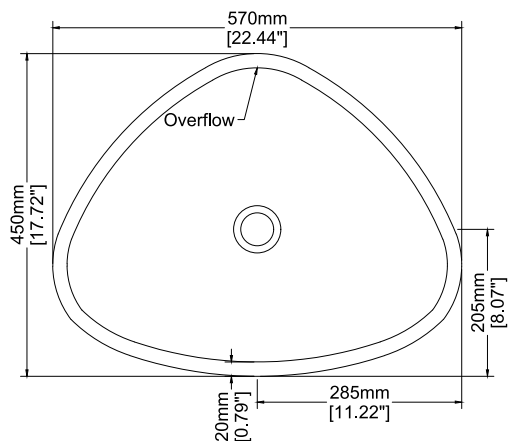

Cove

Countertop basin

H45525

570 x 450 x 149 mm

22.44 x 17.72 x 5.85 inches

Available in various reconstituted stone colours.

Please order Chrome/ MarbleForm™ pop up waste separately.

UV Resistant

Technical Information		
Weight	15 kg	/ 33 lbs
Weight with Water	25 kg	/ 55 lbs
Capacity	10 L	/ 2.64 US gal
Water Depth to Overflow	88 mm	/ 3.46 "

* Product features/ benefits are defined by test result of specific standard (ASTM, EN/ BS, IAPMO) with Claybrook's standard colours