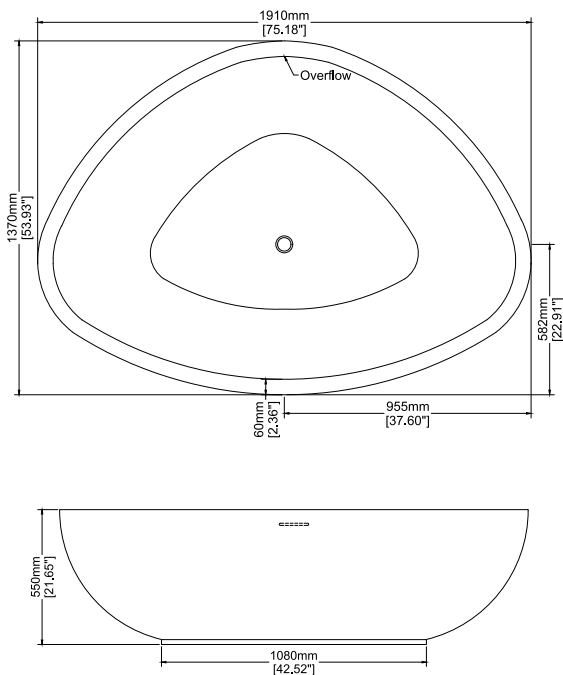

Cove

Freestanding bath H45505

1910 x 1370 x 550 mm
75.19 x 53.93 x 21.65 inches

Available in various reconstituted stone colours.

Please order Chrome/ MarbleForm™ pop up waste separately.

- 
UV Resistant
- 
Slip Resistant
- 
Stain Resistant
- 
Easy to Clean and Maintain
- 
cUPC Certified
- 
CE Certified

Technical Information		
Weight	271 kg	/ 597.45 lbs
Weight with Water	768 kg	/ 1693.15 lbs
Capacity	497 L	/ 131.29 US gal
Water Depth to Overflow	425.5 mm	/ 16.75 "

- * Product features/ benefits are defined by test result of specific standard (ASTM, EN/ BS, IAPMO) with Claybrook's standard colours
- * All measurements are subject to change and variation.
- * This specification sheet should not be used as an installation guide. Please contact Claybrook for CAD drawings.