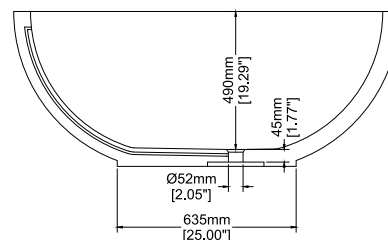

Cove

Freestanding bath H45505

1910 x 1370 x 550 mm
75.19 x 53.93 x 21.65 inches

Available in various reconstituted stone colours.

Please order Chrome/ MarbleForm™ pop up waste separately.

- 
UV Resistant
- 
Slip Resistant
- 
Stain Resistant
- 
Easy to Clean and Maintain
- 
cUPC Certified
- 
CE Certified

Technical Information		
Weight	271 kg	/ 597.45 lbs
Weight with Water	768 kg	/ 1693.15 lbs
Capacity	497 L	/ 131.29 US gal
Water Depth to Overflow	425.5 mm	/ 16.75 "

- * Product features/ benefits are defined by test result of specific standard (ASTM, EN/ BS, IAPMO) with Claybrook's standard colours
- * All measurements are subject to change and variation.
- * This specification sheet should not be used as an installation guide. Please contact Claybrook for CAD drawings.