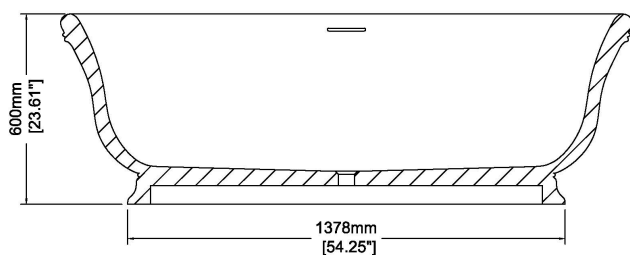

### H45113

1800 x 900 x 600 mm

70.87 x 35.43 x 23.61 inches

Available in various reconstituted stone colours.

Please order Chrome/ MarbleForm® pop up waste separately.

UV Resistant

Slip Resistant

Stain Resistant

Technical Information		
<b>Weight</b>	260 kg	/ 573 lbs
<b>Weight with Water</b>	605 kg	/ 1334 lbs
<b>Capacity</b>	345 L	/ 91.14 US gal
<b>Water Depth to Overflow</b>	442 mm	/ 17.4 "

\* All measurements are subject to change and variation.