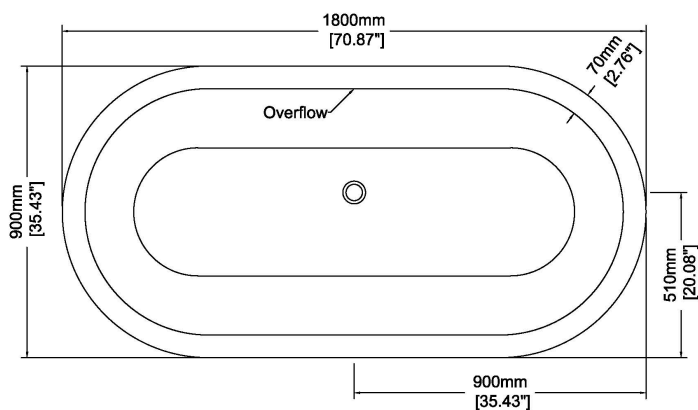

### H45113

1800 x 900 x 600 mm

70.87 x 35.43 x 23.61 inches

Available in various reconstituted stone colours.

Please order Chrome/ MarbleForm® pop up waste separately.

UV Resistant

Slip Resistant

Stain Resistant

Technical Information		
<b>Weight</b>	260 kg	/ 573 lbs
<b>Weight with Water</b>	605 kg	/ 1334 lbs
<b>Capacity</b>	345 L	/ 91.14 US gal
<b>Water Depth to Overflow</b>	442 mm	/ 17.4 "

\* All measurements are subject to change and variation.