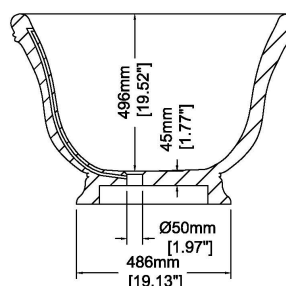

### H45113

1800 x 900 x 600 mm

70.87 x 35.43 x 23.61 inches

Available in various reconstituted stone colours.

Please order Chrome/ MarbleForm® pop up waste separately.

UV Resistant

Slip Resistant

Stain Resistant

Technical Information		
<b>Weight</b>	260 kg	/ 573 lbs
<b>Weight with Water</b>	605 kg	/ 1334 lbs
<b>Capacity</b>	345 L	/ 91.14 US gal
<b>Water Depth to Overflow</b>	442 mm	/ 17.4 "

\* All measurements are subject to change and variation.