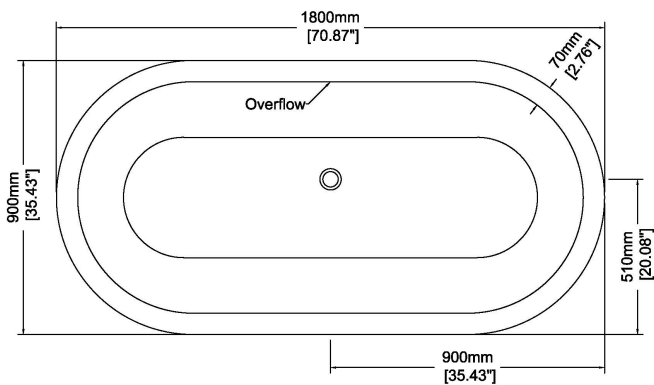

### H45113

1800 x 900 x 600 mm

70.87 x 35.43 x 23.61 inches

Available in various reconstituted stone colours.

Please order Chrome/ MarbleForm™ pop up waste separately.

UV Resistant

Slip Resistant

Stain Resistant

Technical Information		
<b>Weight</b>	260 kg	/ 573 lbs
<b>Weight with Water</b>	605 kg	/ 1334 lbs
<b>Capacity</b>	345 L	/ 91.14 US gal
<b>Water Depth to Overflow</b>	442 mm	/ 17.4 "

\* Product features/ benefits are defined by test result of specific standard (ASTM, EN/ BS, IAPMO) with Claybrook's standard colours