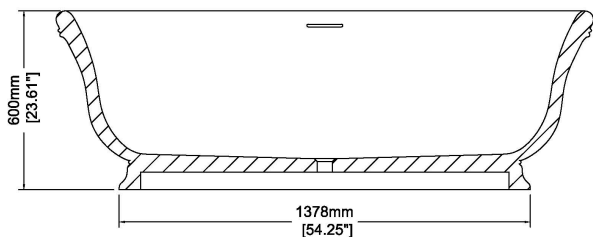

### H45113

1800 x 900 x 600 mm

70.87 x 35.43 x 23.61 inches

Available in various reconstituted stone colours.

Please order Chrome/ MarbleForm™ pop up waste separately.

UV Resistant

Slip Resistant

Stain Resistant

Technical Information		
<b>Weight</b>	260 kg	/ 573 lbs
<b>Weight with Water</b>	605 kg	/ 1334 lbs
<b>Capacity</b>	345 L	/ 91.14 US gal
<b>Water Depth to Overflow</b>	442 mm	/ 17.4 "

\* Product features/ benefits are defined by test result of specific standard (ASTM, EN/ BS, IAPMO) with Claybrook's standard colours