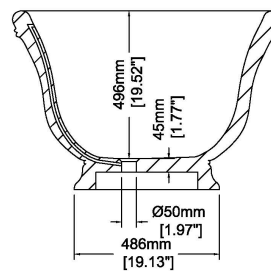

### H45113

1800 x 900 x 600 mm

70.87 x 35.43 x 23.61 inches

Available in various reconstituted stone colours.

Please order Chrome/ MarbleForm™ pop up waste separately.

UV Resistant

Slip Resistant

Stain Resistant

Technical Information		
<b>Weight</b>	260 kg	/ 573 lbs
<b>Weight with Water</b>	605 kg	/ 1334 lbs
<b>Capacity</b>	345 L	/ 91.14 US gal
<b>Water Depth to Overflow</b>	442 mm	/ 17.4 "

\* Product features/ benefits are defined by test result of specific standard (ASTM, EN/ BS, IAPMO) with Claybrook's standard colours

\* All measurements are subject to change and variation.

\* This specification sheet should not be used as an installation guide. Please contact Claybrook for CAD drawings.