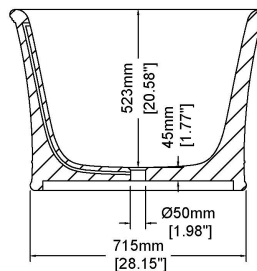

Chelsea

Freestanding bath

H45004

1800 x 850 x 600 mm
70.87 x 33.46 x 23.62 inches

Available in various reconstituted stone colours.

Please order Chrome/ MarbleForm™ pop up waste separately.

UV Resistant

Slip Resistant

Technical Information		
Weight	235 kg	/ 518 lbs
Weight with Water	635 kg	/ 1400 lbs
Capacity	400 L	/ 105.67 US gal
Water Depth to Overflow	469 mm	/ 18.46 "

* Product features/ benefits are defined by test result of specific standard (ASTM, EN/ BS, IAPMO) with Claybrook's standard colours