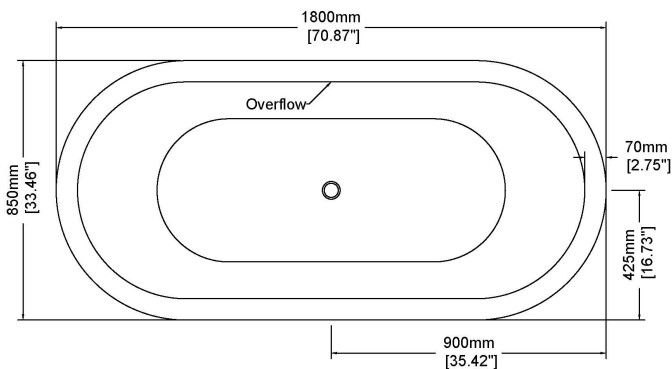

Chelsea

Freestanding bath

H45004

1800 x 850 x 600 mm
70.87 x 33.46 x 23.62 inches

Available in various reconstituted stone colours.

Please order Chrome/ MarbleForm™ pop up waste separately.

UV Resistant

Slip Resistant

Technical Information		
Weight	235 kg	/ 518 lbs
Weight with Water	635 kg	/ 1400 lbs
Capacity	400 L	/ 105.67 US gal
Water Depth to Overflow	469 mm	/ 18.46 "

* Product features/ benefits are defined by test result of specific standard (ASTM, EN/ BS, IAPMO) with Claybrook's standard colours