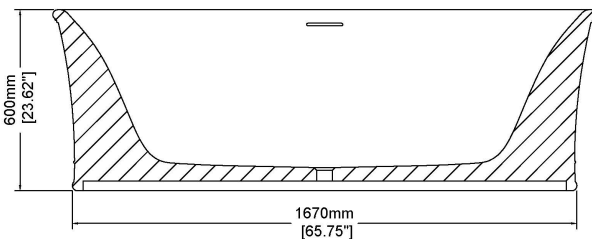

Chelsea

Freestanding bath

H45004

1800 x 850 x 600 mm
70.87 x 33.46 x 23.62 inches

Available in various reconstituted stone colours.

Please order Chrome/ MarbleForm™ pop up waste separately.

UV Resistant

Slip Resistant

Technical Information		
Weight	235 kg	/ 518 lbs
Weight with Water	635 kg	/ 1400 lbs
Capacity	400 L	/ 105.67 US gal
Water Depth to Overflow	469 mm	/ 18.46 "

* Product features/ benefits are defined by test result of specific standard (ASTM, EN/ BS, IAPMO) with Claybrook's standard colours