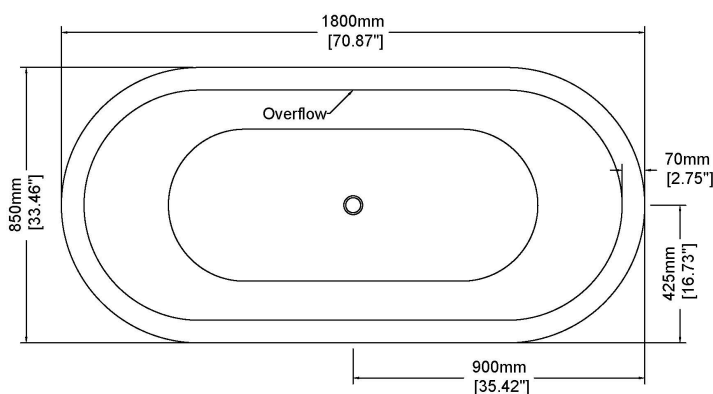

Chelsea

Freestanding bath H45004

1800 x 850 x 600 mm
70.87 x 33.46 x 23.62 inches

Available in various reconstituted stone colours.

Please order Chrome/ MarbleForm® pop up waste separately.

UV
Resistant

Slip
Resistant

Technical Information		
Weight	235 kg	/ 518 lbs
Weight with Water	635 kg	/ 1400 lbs
Capacity	400 L	/ 105.67 US gal
Water Depth to Overflow	469 mm	/ 18.46 "

* All measurements are subject to change and variation.