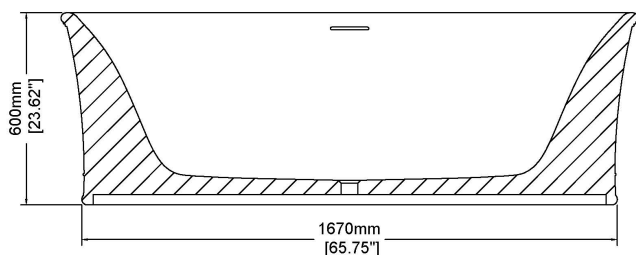

Chelsea

Freestanding bath H45004

1800 x 850 x 600 mm
70.87 x 33.46 x 23.62 inches

Available in various reconstituted stone colours.

Please order Chrome/ MarbleForm® pop up waste separately.

UV
Resistant

Slip
Resistant

Technical Information		
Weight	235 kg	/ 518 lbs
Weight with Water	635 kg	/ 1400 lbs
Capacity	400 L	/ 105.67 US gal
Water Depth to Overflow	469 mm	/ 18.46 "

* All measurements are subject to change and variation.