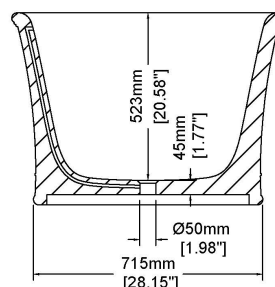

Chelsea

Freestanding bath H45004

1800 x 850 x 600 mm
70.87 x 33.46 x 23.62 inches

Available in various reconstituted stone colours.

Please order Chrome/ MarbleForm® pop up waste separately.

UV
Resistant

Slip
Resistant

Technical Information		
Weight	235 kg	/ 518 lbs
Weight with Water	635 kg	/ 1400 lbs
Capacity	400 L	/ 105.67 US gal
Water Depth to Overflow	469 mm	/ 18.46 "

* All measurements are subject to change and variation.