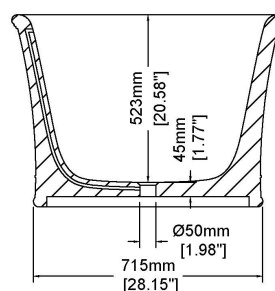

Chelsea

Freestanding bath H45004

1800 x 850 x 600 mm
70.87 x 33.46 x 23.62 inches

Available in various reconstituted stone colours.

Matching MarbleForm® pop up waste included.

UV Resistant

Slip Resistant

Stain Resistant

Technical Information		
Weight	235 kg	/ 518 lbs
Weight with Water	635 kg	/ 1400 lbs
Capacity	400 L	/ 105.67 US gal
Water Depth to Overflow	469 mm	/ 18.46 "

* All measurements are subject to change and variation.