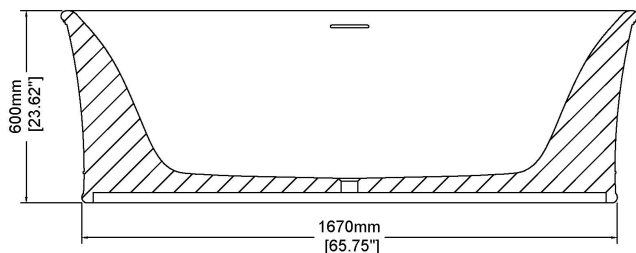

Chelsea

Freestanding bath H45004

1800 x 850 x 600 mm
70.87 x 33.46 x 23.62 inches

Available in various reconstituted stone colours.

Matching MarbleForm® pop up waste included.

UV Resistant

Slip Resistant

Stain Resistant

Technical Information		
Weight	235 kg	/ 518 lbs
Weight with Water	635 kg	/ 1400 lbs
Capacity	400 L	/ 105.67 US gal
Water Depth to Overflow	469 mm	/ 18.46 "

* All measurements are subject to change and variation.