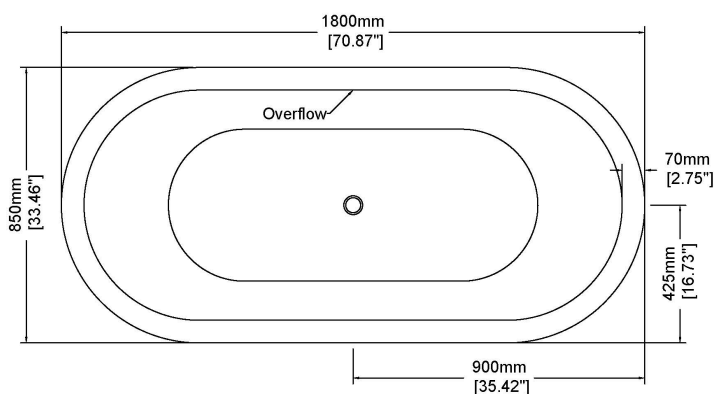

Chelsea

Freestanding bath H45004

1800 x 850 x 600 mm
70.87 x 33.46 x 23.62 inches

Available in various reconstituted stone colours.

Matching MarbleForm® pop up waste included.

UV Resistant

Slip Resistant

Stain Resistant

Technical Information		
Weight	235 kg	/ 518 lbs
Weight with Water	635 kg	/ 1400 lbs
Capacity	400 L	/ 105.67 US gal
Water Depth to Overflow	469 mm	/ 18.46 "

* All measurements are subject to change and variation.