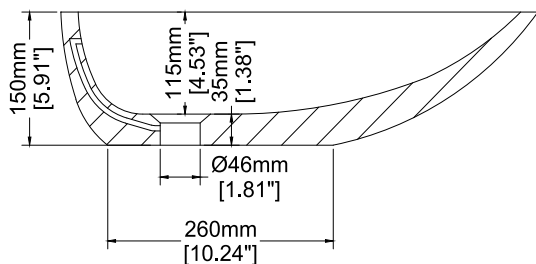

Eigg 550

Countertop basin

H34026

550 x 343 x 150 mm

21.65 x 13.52 x 5.91 inches

Available in various reconstituted stone colours.

Please order Chrome/ MarbleForm™ pop up waste separately.

UV Resistant

Technical Information		
Weight	13 kg	/ 28 lbs
Weight with Water	20 kg	/ 44 lbs
Capacity	7 L	/ 1.85 US gal
Water Depth to Overflow	79 mm	/ 3.11 "

* Product features/ benefits are defined by test result of specific standard (ASTM, EN/ BS, IAPMO) with Claybrook's standard colours