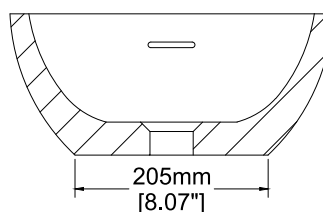

Eigg 550

Countertop basin

H34026

550 x 343 x 150 mm

21.65 x 13.52 x 5.91 inches

Available in various reconstituted stone colours.

Please order Chrome/ MarbleForm™ pop up waste separately.

UV Resistant

Technical Information		
Weight	13 kg	/ 28 lbs
Weight with Water	20 kg	/ 44 lbs
Capacity	7 L	/ 1.85 US gal
Water Depth to Overflow	79 mm	/ 3.11 "

* Product features/ benefits are defined by test result of specific standard (ASTM, EN/ BS, IAPMO) with Claybrook's standard colours