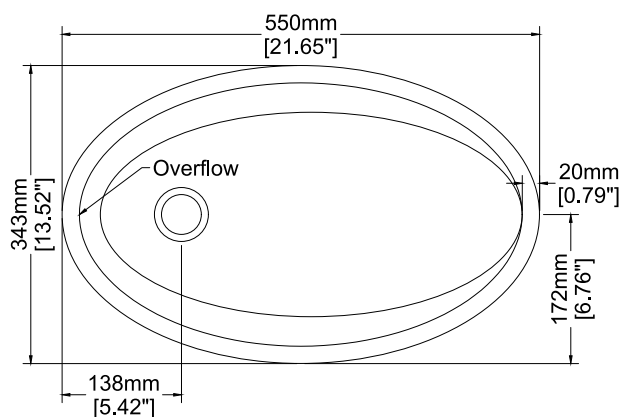

Eigg 550

Countertop basin

H34026

550 x 343 x 150 mm

21.65 x 13.52 x 5.91 inches

Available in various reconstituted stone colours.

Please order Chrome/ MarbleForm™ pop up waste separately.

UV Resistant

Technical Information		
Weight	13 kg	/ 28 lbs
Weight with Water	20 kg	/ 44 lbs
Capacity	7 L	/ 1.85 US gal
Water Depth to Overflow	79 mm	/ 3.11 "

* Product features/ benefits are defined by test result of specific standard (ASTM, EN/ BS, IAPMO) with Claybrook's standard colours