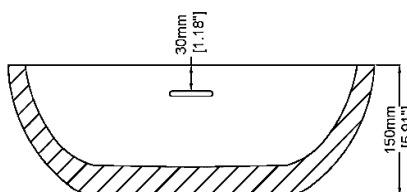

Eigg 680

Countertop basin

H34021

680 x 425 x 150 mm

26.77 x 16.73 x 5.91 inches

Available in various reconstituted stone colours.

Please order Chrome/ MarbleForm® pop up waste separately.

UV Resistant

Technical Information	
Weight	18 kg / 40 lbs
Weight with Water	28 kg / 62 lbs
Capacity	10 L / 2.64 US gal
Water Depth to Overflow	80 mm / 3.15 "

* All measurements are subject to change and variation.

* This specification sheet should not be used as an installation guide. Please contact Claybrook for CAD drawings.