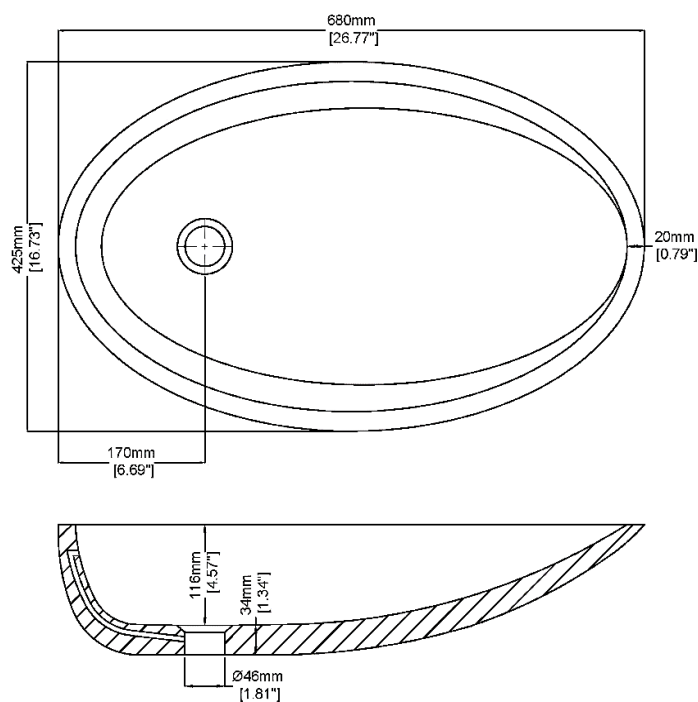

Eigg 680

Countertop basin

H34021

680 x 425 x 150 mm

26.77 x 16.73 x 5.91 inches

Available in various reconstituted stone colours.

Please order Chrome/ MarbleForm® pop up waste separately.

UV Resistant

Technical Information	
Weight	18 kg / 40 lbs
Weight with Water	28 kg / 62 lbs
Capacity	10 L / 2.64 US gal
Water Depth to Overflow	80 mm / 3.15 "

* All measurements are subject to change and variation.

* This specification sheet should not be used as an installation guide. Please contact Claybrook for CAD drawings.