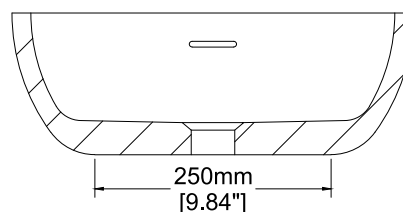

Eigg 680

Countertop basin

H34021

680 x 425 x 150 mm

26.77 x 16.73 x 5.91 inches

Available in various reconstituted stone colours.

Please order Chrome/ MarbleForm™ pop up waste separately.

UV Resistant

Technical Information		
Weight	22 kg	/ 48 lbs
Weight with Water	32 kg	/ 70 lbs
Capacity	10 L	/ 2.64 US gal
Water Depth to Overflow	80 mm	/ 3.15 "

* Product features/ benefits are defined by test result of specific standard (ASTM, EN/ BS, IAPMO) with Claybrook's standard colours