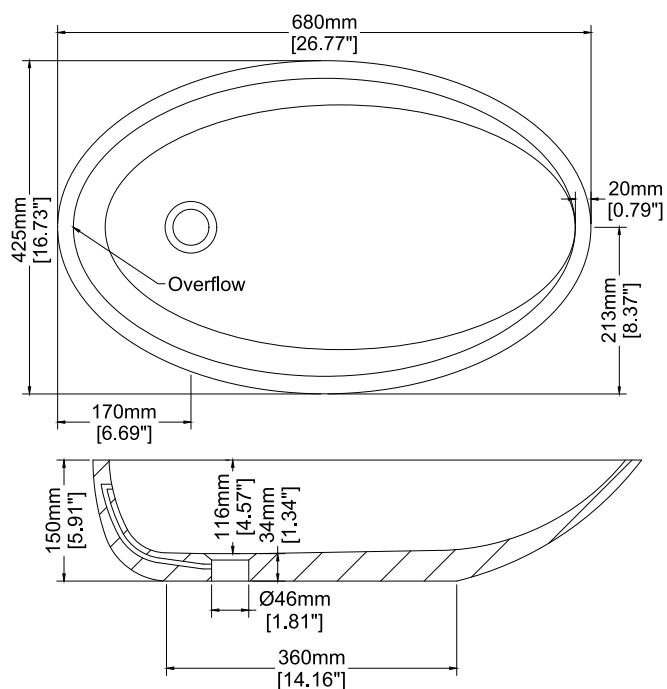

Eigg 680

Countertop basin

H34021

680 x 425 x 150 mm

26.77 x 16.73 x 5.91 inches

Available in various reconstituted stone colours.

Please order Chrome/ MarbleForm™ pop up waste separately.

UV Resistant

Technical Information		
Weight	22 kg	/ 48 lbs
Weight with Water	32 kg	/ 70 lbs
Capacity	10 L	/ 2.64 US gal
Water Depth to Overflow	80 mm	/ 3.15 "

* Product features/ benefits are defined by test result of specific standard (ASTM, EN/ BS, IAPMO) with Claybrook's standard colours