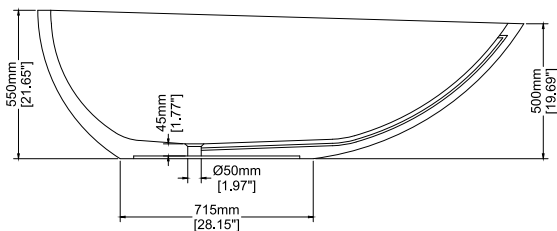

Eigg

Freestanding bath

H34003

1800 x 985 x 550 mm
70.87 x 38.78 x 21.65 inches

Available in various reconstituted stone colours.

Please order Chrome/ MarbleForm™ pop up waste separately.

UV Resistant

Slip Resistant

Technical Information		
Weight	172 kg	/ 379 lbs
Weight with Water	452 kg	/ 996.5 lbs
Capacity	280 L	/ 73.97 US gal
Water Depth to Overflow	393 mm	/ 15.47 "

* Product features/ benefits are defined by test result of specific standard (ASTM, EN/ BS, IAPMO) with Claybrook's standard colours