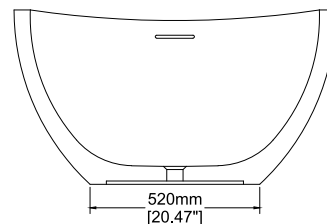

Eigg

Freestanding bath

H34003

1800 x 985 x 550 mm
70.87 x 38.78 x 21.65 inches

Available in various reconstituted stone colours.

Please order Chrome/ MarbleForm™ pop up waste separately.

UV Resistant

Slip Resistant

Technical Information		
Weight	172 kg	/ 379 lbs
Weight with Water	452 kg	/ 996.5 lbs
Capacity	280 L	/ 73.97 US gal
Water Depth to Overflow	393 mm	/ 15.47 "

* Product features/ benefits are defined by test result of specific standard (ASTM, EN/ BS, IAPMO) with Claybrook's standard colours