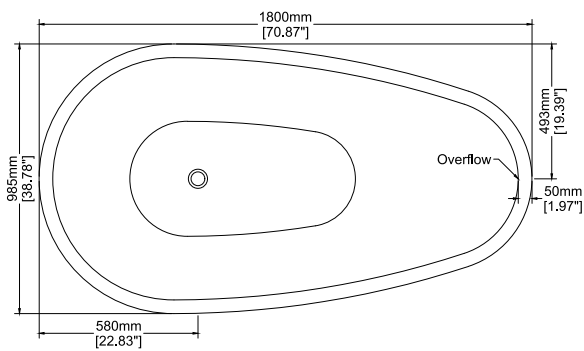

Eigg

Freestanding bath

H34003

1800 x 985 x 550 mm
70.87 x 38.78 x 21.65 inches

Available in various reconstituted stone colours.

Please order Chrome/ MarbleForm™ pop up waste separately.

UV Resistant

Slip Resistant

Technical Information		
Weight	172 kg	/ 379 lbs
Weight with Water	452 kg	/ 996.5 lbs
Capacity	280 L	/ 73.97 US gal
Water Depth to Overflow	393 mm	/ 15.47 "

* Product features/ benefits are defined by test result of specific standard (ASTM, EN/ BS, IAPMO) with Claybrook's standard colours