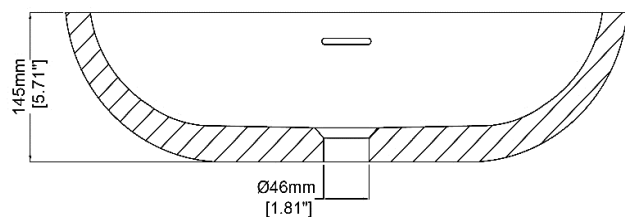

## Countertop basin H33128

570 x 366 x 145 mm  
22.43 x 14.41 x 5.71 inches

Available in various reconstituted stone colours.

Please order Chrome/ MarbleForm® pop up waste separately.

UV Resistant

Slip Resistant

Technical Information		
<b>Weight</b>	18.5 kg	/ 41 lbs
<b>Weight with Water</b>	28.5 kg	/ 63 lbs
<b>Capacity</b>	10 L	/ 2.64 US gal
<b>Water Depth to Overflow</b>	79 mm	/ 3.11 "

\* All measurements are subject to change and variation.