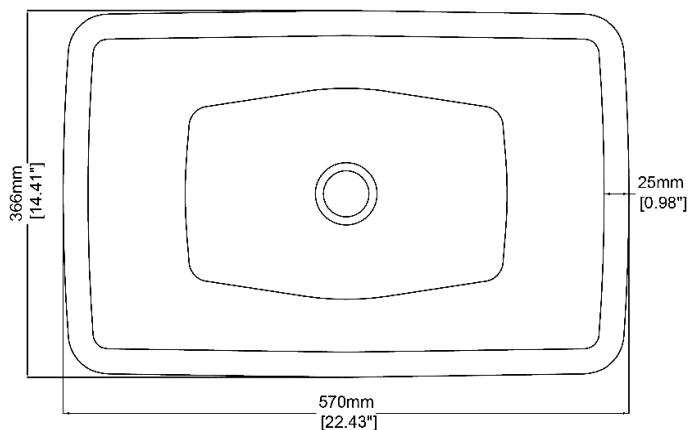

## Countertop basin H33128

570 x 366 x 145 mm  
22.43 x 14.41 x 5.71 inches

Available in various reconstituted stone colours.

Please order Chrome/ MarbleForm® pop up waste separately.

UV Resistant

Slip Resistant

Technical Information		
<b>Weight</b>	18.5 kg	/ 41 lbs
<b>Weight with Water</b>	28.5 kg	/ 63 lbs
<b>Capacity</b>	10 L	/ 2.64 US gal
<b>Water Depth to Overflow</b>	79 mm	/ 3.11 "

\* All measurements are subject to change and variation.