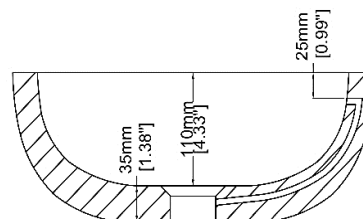

## Countertop basin H33128

570 x 366 x 145 mm  
22.43 x 14.41 x 5.71 inches

Available in various reconstituted stone colours.

Please order Chrome/ MarbleForm® pop up waste separately.

UV Resistant

Slip Resistant

Technical Information		
<b>Weight</b>	18.5 kg	/ 41 lbs
<b>Weight with Water</b>	28.5 kg	/ 63 lbs
<b>Capacity</b>	10 L	/ 2.64 US gal
<b>Water Depth to Overflow</b>	79 mm	/ 3.11 "

\* All measurements are subject to change and variation.