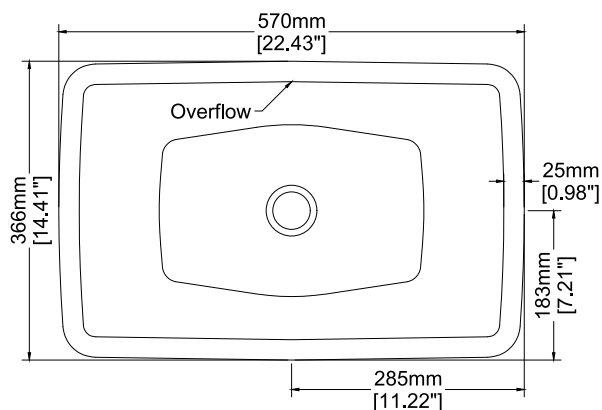

## Countertop basin

H33128

570 x 366 x 145 mm

22.43 x 14.41 x 5.71 inches

Available in various reconstituted stone colours.

Please order Chrome/ MarbleForm™ pop up waste separately.

UV Resistant

Slip Resistant

Technical Information		
<b>Weight</b>	20 kg	/ 44 lbs
<b>Weight with Water</b>	30 kg	/ 66 lbs
<b>Capacity</b>	10 L	/ 2.64 US gal
<b>Water Depth to Overflow</b>	79 mm	/ 3.11 "

\* Product features/ benefits are defined by test result of specific standard (ASTM, EN/ BS, IAPMO) with Claybrook's standard colours