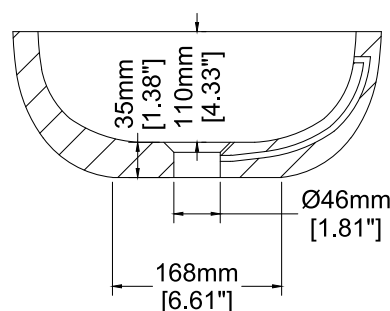

## Countertop basin

H33128

570 x 366 x 145 mm

22.43 x 14.41 x 5.71 inches

Available in various reconstituted stone colours.

Please order Chrome/ MarbleForm™ pop up waste separately.

UV Resistant

Slip Resistant

Technical Information		
<b>Weight</b>	20 kg	/ 44 lbs
<b>Weight with Water</b>	30 kg	/ 66 lbs
<b>Capacity</b>	10 L	/ 2.64 US gal
<b>Water Depth to Overflow</b>	79 mm	/ 3.11 "

\* Product features/ benefits are defined by test result of specific standard (ASTM, EN/ BS, IAPMO) with Claybrook's standard colours