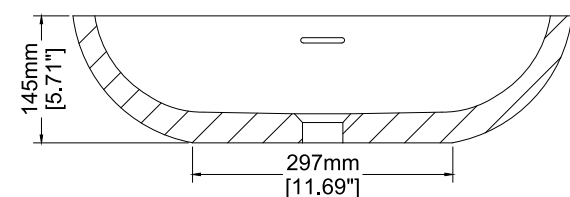

## Countertop basin

H33128

570 x 366 x 145 mm

22.43 x 14.41 x 5.71 inches

Available in various reconstituted stone colours.

Please order Chrome/ MarbleForm™ pop up waste separately.

UV Resistant

Slip Resistant

Technical Information		
<b>Weight</b>	20 kg	/ 44 lbs
<b>Weight with Water</b>	30 kg	/ 66 lbs
<b>Capacity</b>	10 L	/ 2.64 US gal
<b>Water Depth to Overflow</b>	79 mm	/ 3.11 "

\* Product features/ benefits are defined by test result of specific standard (ASTM, EN/ BS, IAPMO) with Claybrook's standard colours