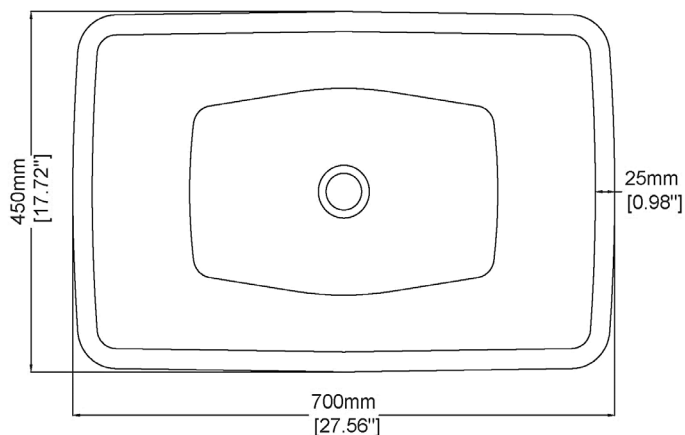

## Countertop basin H33125

700 x 450 x 145 mm  
27.56 x 17.72 x 5.71 inches

Available in various reconstituted stone colours.

Please order Chrome/ MarbleForm® pop up waste separately.

UV Resistant

Slip Resistant

| Technical Information          |       |             |
|--------------------------------|-------|-------------|
| <b>Weight</b>                  | 24 kg | 53 lbs      |
| <b>Weight with Water</b>       | 39 kg | 86 lbs      |
| <b>Capacity</b>                | 15 L  | 3.96 US gal |
| <b>Water Depth to Overflow</b> | 79 mm | 3.11 "      |