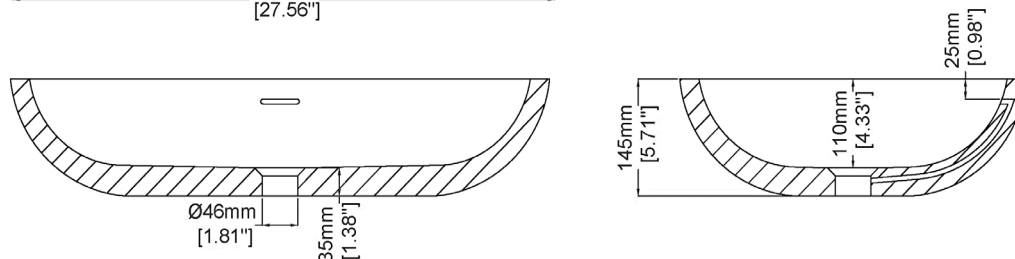

## Countertop basin H33125

700 x 450 x 145 mm  
27.56 x 17.72 x 5.71 inches

Available in various reconstituted stone colours.

Please order Chrome/ MarbleForm® pop up waste separately.

UV Resistant

Slip Resistant

| Technical Information          |       |             |
|--------------------------------|-------|-------------|
| <b>Weight</b>                  | 24 kg | 53 lbs      |
| <b>Weight with Water</b>       | 39 kg | 86 lbs      |
| <b>Capacity</b>                | 15 L  | 3.96 US gal |
| <b>Water Depth to Overflow</b> | 79 mm | 3.11 "      |