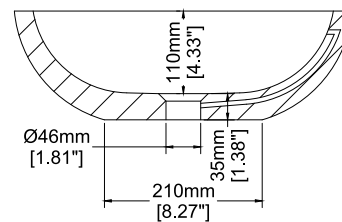

## Countertop basin H33125

700 x 450 x 145 mm  
27.56 x 17.72 x 5.71 inches

Available in various reconstituted stone colours.

Please order Chrome/ MarbleForm™ pop up waste separately.

UV Resistant

Slip Resistant

Technical Information		
<b>Weight</b>	30 kg	/ 66 lbs
<b>Weight with Water</b>	45 kg	/ 99 lbs
<b>Capacity</b>	15 L	/ 3.96 US gal
<b>Water Depth to Overflow</b>	79 mm	/ 3.11 "

\* Product features/ benefits are defined by test result of specific standard (ASTM, EN/ BS, IAPMO) with Claybrook's standard colours