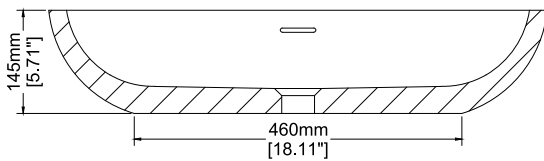

## Countertop basin H33125

700 x 450 x 145 mm  
27.56 x 17.72 x 5.71 inches

Available in various reconstituted stone colours.

Please order Chrome/ MarbleForm™ pop up waste separately.

UV Resistant

Slip Resistant

Technical Information		
<b>Weight</b>	30 kg	/ 66 lbs
<b>Weight with Water</b>	45 kg	/ 99 lbs
<b>Capacity</b>	15 L	/ 3.96 US gal
<b>Water Depth to Overflow</b>	79 mm	/ 3.11 "

\* Product features/ benefits are defined by test result of specific standard (ASTM, EN/ BS, IAPMO) with Claybrook's standard colours