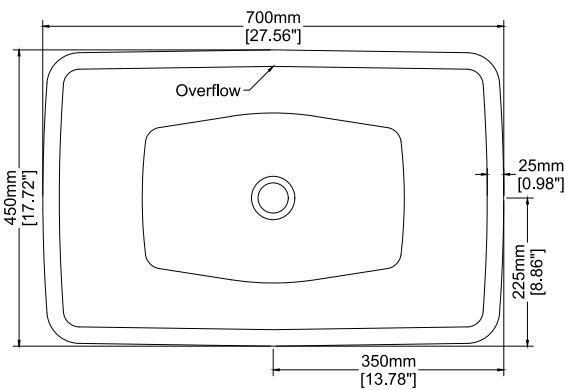

## Countertop basin H33125

700 x 450 x 145 mm  
27.56 x 17.72 x 5.71 inches

Available in various reconstituted stone colours.

Please order Chrome/ MarbleForm™ pop up waste separately.

UV Resistant

Slip Resistant

Technical Information		
<b>Weight</b>	30 kg	/ 66 lbs
<b>Weight with Water</b>	45 kg	/ 99 lbs
<b>Capacity</b>	15 L	/ 3.96 US gal
<b>Water Depth to Overflow</b>	79 mm	/ 3.11 "

\* Product features/ benefits are defined by test result of specific standard (ASTM, EN/ BS, IAPMO) with Claybrook's standard colours