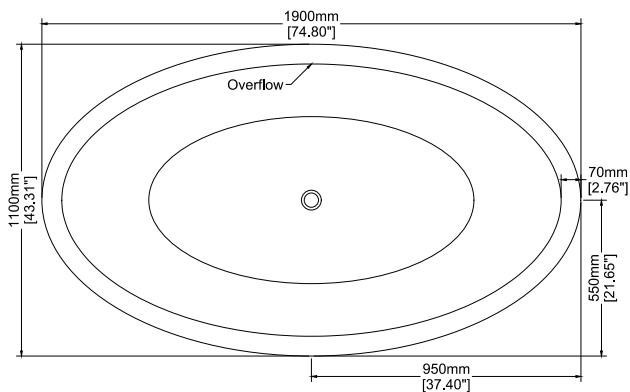

Serenity

Freestanding bath

H32501

1900 x 1100 x 550 mm

74.80 x 43.31 x 21.65 inches

Available in various reconstituted stone colours.

Please order Chrome/ MarbleForm™ pop up waste separately.

UV Resistant

Technical Information		
Weight	258 kg	/ 568 lbs
Weight with Water	738 kg	/ 1627 lbs
Capacity	480 L	/ 126.8 US gal
Water Depth to Overflow	434 mm	/ 17.09 "

* Product features/ benefits are defined by test result of specific standard (ASTM, EN/ BS, IAPMO) with Claybrook's standard colours