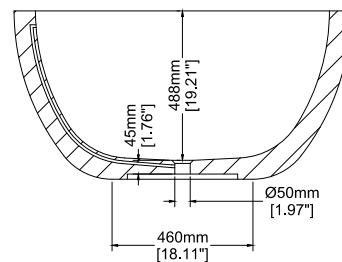

Serenity

Freestanding bath

H32501

1900 x 1100 x 550 mm

74.80 x 43.31 x 21.65 inches

Available in various reconstituted stone colours.

Please order Chrome/ MarbleForm™ pop up waste separately.

UV Resistant

Technical Information		
Weight	258 kg	/ 568 lbs
Weight with Water	738 kg	/ 1627 lbs
Capacity	480 L	/ 126.8 US gal
Water Depth to Overflow	434 mm	/ 17.09 "

* Product features/ benefits are defined by test result of specific standard (ASTM, EN/ BS, IAPMO) with Claybrook's standard colours