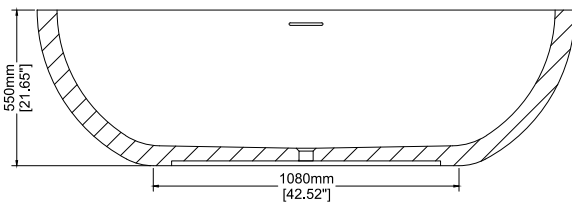

Serenity

Freestanding bath

H32501

1900 x 1100 x 550 mm

74.80 x 43.31 x 21.65 inches

Available in various reconstituted stone colours.

Please order Chrome/ MarbleForm™ pop up waste separately.

UV Resistant

Technical Information		
Weight	258 kg	/ 568 lbs
Weight with Water	738 kg	/ 1627 lbs
Capacity	480 L	/ 126.8 US gal
Water Depth to Overflow	434 mm	/ 17.09 "

* Product features/ benefits are defined by test result of specific standard (ASTM, EN/ BS, IAPMO) with Claybrook's standard colours