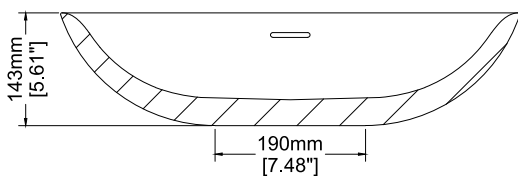

### H31326

580 x 335 x 143 mm  
22.83 x 13.19 x 5.61 inches

Available in various reconstituted stone colours.

Please order Chrome/ MarbleForm™ pop up waste separately.

UV Resistant

Slip Resistant

Stain Resistant

Technical Information		
<b>Weight</b>	13 kg	/ 28 lbs
<b>Weight with Water</b>	22 kg	/ 48.5 lbs
<b>Capacity</b>	9 L	/ 2.38 US gal
<b>Water Depth to Overflow</b>	76.5 mm	/ 3.01 "

\* Product features/ benefits are defined by test result of specific standard (ASTM, EN/ BS, IAPMO) with Claybrook's standard colours