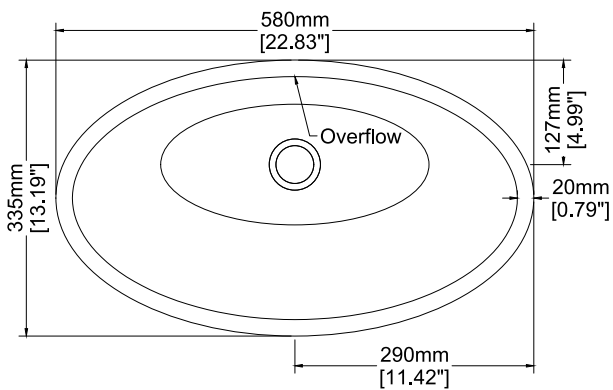

### H31326

580 x 335 x 143 mm  
22.83 x 13.19 x 5.61 inches

Available in various reconstituted stone colours.

Please order Chrome/ MarbleForm™ pop up waste separately.

UV Resistant

Slip Resistant

Stain Resistant

Technical Information		
<b>Weight</b>	13 kg	/ 28 lbs
<b>Weight with Water</b>	22 kg	/ 48.5 lbs
<b>Capacity</b>	9 L	/ 2.38 US gal
<b>Water Depth to Overflow</b>	76.5 mm	/ 3.01 "

\* Product features/ benefits are defined by test result of specific standard (ASTM, EN/ BS, IAPMO) with Claybrook's standard colours