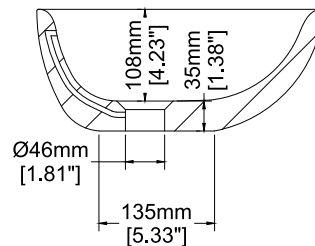

### H31326

580 x 335 x 143 mm  
22.83 x 13.19 x 5.61 inches

Available in various reconstituted stone colours.

Please order Chrome/ MarbleForm™ pop up waste separately.

UV Resistant

Slip Resistant

Stain Resistant

Technical Information		
<b>Weight</b>	13 kg	/ 28 lbs
<b>Weight with Water</b>	22 kg	/ 48.5 lbs
<b>Capacity</b>	9 L	/ 2.38 US gal
<b>Water Depth to Overflow</b>	76.5 mm	/ 3.01 "

\* Product features/ benefits are defined by test result of specific standard (ASTM, EN/ BS, IAPMO) with Claybrook's standard colours