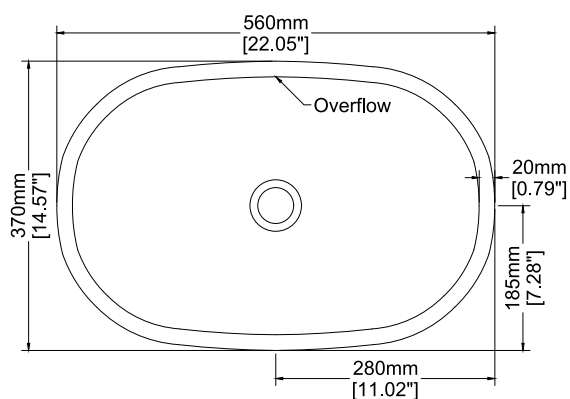

Soho

Countertop basin

H30425

560 x 370 x 132 mm

22.05 x 14.57 x 5.20 inches

Available in various reconstituted stone colours.

Please order Chrome/ MarbleForm™ pop up waste separately.

UV Resistant

Technical Information		
Weight	17 kg	/ 37.4 lbs
Weight with Water	28 kg	/ 61 lbs
Capacity	11 L	/ 2.91 US gal
Water Depth to Overflow	66 mm	/ 2.6 "

* Product features/ benefits are defined by test result of specific standard (ASTM, EN/ BS, IAPMO) with Claybrook's standard colours