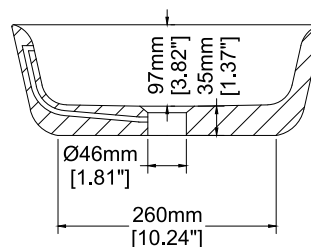

Soho

Countertop basin

H30425

560 x 370 x 132 mm

22.05 x 14.57 x 5.20 inches

Available in various reconstituted stone colours.

Please order Chrome/ MarbleForm™ pop up waste separately.

UV Resistant

Technical Information		
Weight	17 kg	/ 37.4 lbs
Weight with Water	28 kg	/ 61 lbs
Capacity	11 L	/ 2.91 US gal
Water Depth to Overflow	66 mm	/ 2.6 "

* Product features/ benefits are defined by test result of specific standard (ASTM, EN/ BS, IAPMO) with Claybrook's standard colours