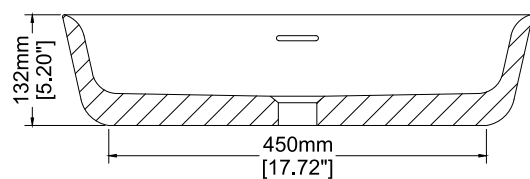

Soho

Countertop basin

H30425

560 x 370 x 132 mm

22.05 x 14.57 x 5.20 inches

Available in various reconstituted stone colours.

Please order Chrome/ MarbleForm™ pop up waste separately.

UV Resistant

Technical Information		
Weight	17 kg	/ 37.4 lbs
Weight with Water	28 kg	/ 61 lbs
Capacity	11 L	/ 2.91 US gal
Water Depth to Overflow	66 mm	/ 2.6 "

* Product features/ benefits are defined by test result of specific standard (ASTM, EN/ BS, IAPMO) with Claybrook's standard colours