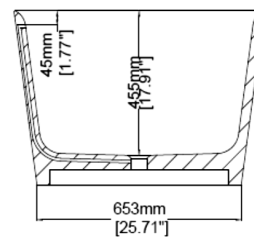

Soho

Freestanding bath H30402

1500 x 800 x 550 mm
59.06 x 31.50 x 21.65 inches

Available in various reconstituted stone colours.

Please order Chrome/ MarbleForm™ pop up waste separately.

UV Resistant

Slip Resistant

Technical Information		
Weight	212 kg	/ 467 lbs
Weight with Water	502 kg	/ 1107 lbs
Capacity	290 L	/ 76.61 US gal
Water Depth to Overflow	401 mm	/ 15.79 "

* Product features/ benefits are defined by test result of specific standard (ASTM, EN/ BS, IAPMO) with Claybrook's standard colours