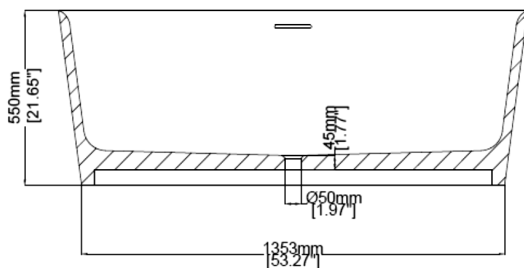

Soho

Freestanding bath H30402

1500 x 800 x 550 mm
59.06 x 31.50 x 21.65 inches

Available in various reconstituted stone colours.

Please order Chrome/ MarbleForm™ pop up waste separately.

UV Resistant

Slip Resistant

Technical Information		
Weight	212 kg	/ 467 lbs
Weight with Water	502 kg	/ 1107 lbs
Capacity	290 L	/ 76.61 US gal
Water Depth to Overflow	401 mm	/ 15.79 "

* Product features/ benefits are defined by test result of specific standard (ASTM, EN/ BS, IAPMO) with Claybrook's standard colours