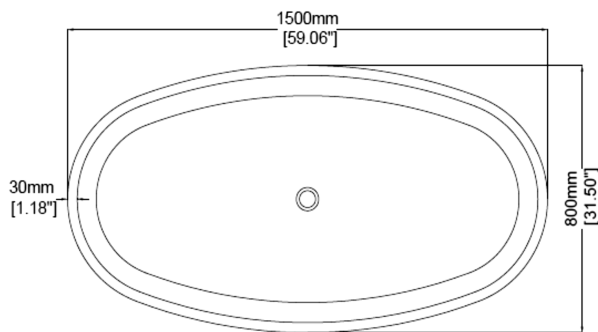

Soho

Freestanding bath H30402

1500 x 800 x 550 mm
59.06 x 31.50 x 21.65 inches

Available in various reconstituted stone colours.

Please order Chrome/ MarbleForm™ pop up waste separately.

UV Resistant

Slip Resistant

Technical Information		
Weight	212 kg	/ 467 lbs
Weight with Water	502 kg	/ 1107 lbs
Capacity	290 L	/ 76.61 US gal
Water Depth to Overflow	401 mm	/ 15.79 "

* Product features/ benefits are defined by test result of specific standard (ASTM, EN/ BS, IAPMO) with Claybrook's standard colours