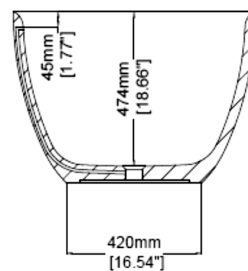

Skye 1500

Freestanding bath H30070

1500 x 750 x 525 mm
59.06 x 29.53 x 20.67 inches

Available in various reconstituted stone colours.

Please order Chrome/ MarbleForm™ pop up waste separately.

UV Resistant

Slip Resistant

Technical Information		
Weight	158 kg	/ 348 lbs
Weight with Water	498 kg	/ 1098 lbs
Capacity	340 L	/ 89.82 US gal
Water Depth to Overflow	420 mm	/ 16.54 "

* Product features/ benefits are defined by test result of specific standard (ASTM, EN/ BS, IAPMO) with Claybrook's standard colours