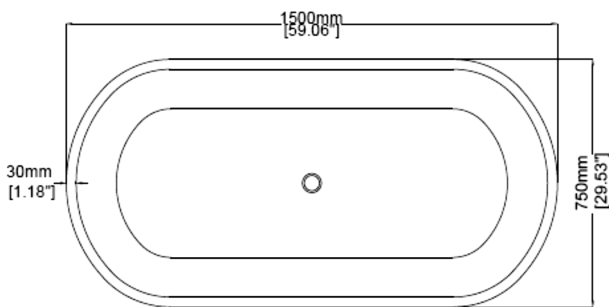

Skye 1500

Freestanding bath H30070

1500 x 750 x 525 mm
59.06 x 29.53 x 20.67 inches

Available in various reconstituted stone colours.

Please order Chrome/ MarbleForm™ pop up waste separately.

UV Resistant

Slip Resistant

Technical Information		
Weight	158 kg	/ 348 lbs
Weight with Water	498 kg	/ 1098 lbs
Capacity	340 L	/ 89.82 US gal
Water Depth to Overflow	420 mm	/ 16.54 "

* Product features/ benefits are defined by test result of specific standard (ASTM, EN/ BS, IAPMO) with Claybrook's standard colours