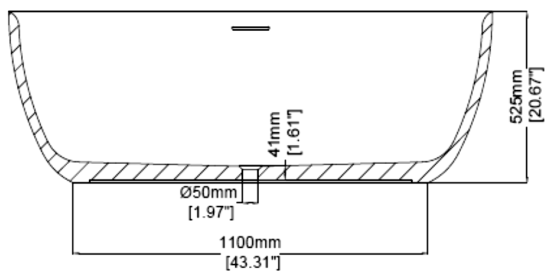

Skye 1500

Freestanding bath H30070

1500 x 750 x 525 mm
59.06 x 29.53 x 20.67 inches

Available in various reconstituted stone colours.

Please order Chrome/ MarbleForm™ pop up waste separately.

UV Resistant

Slip Resistant

Technical Information		
Weight	158 kg	/ 348 lbs
Weight with Water	498 kg	/ 1098 lbs
Capacity	340 L	/ 89.82 US gal
Water Depth to Overflow	420 mm	/ 16.54 "

* Product features/ benefits are defined by test result of specific standard (ASTM, EN/ BS, IAPMO) with Claybrook's standard colours