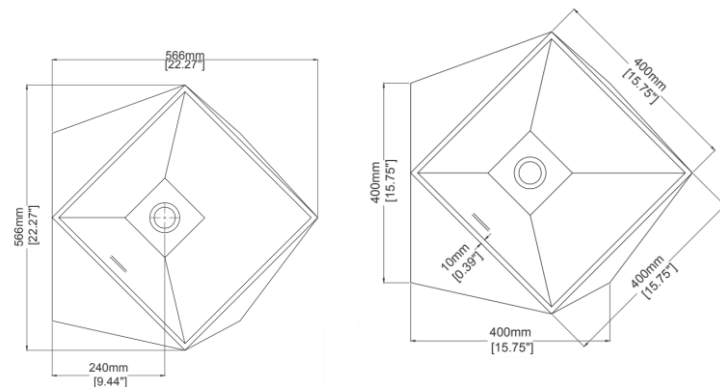

Matrix

Freestanding basin

H49024

566 x 566 x 850 mm
22.28 x 22.28 x 33.46 inches

Available in various reconstituted stone colours.

Please order Chrome / MarbleForm™ pop up waste separately.

UV Resistant

Slip Resistant

Technical Information	
Weight	208 kg / 459 lbs
Weight with Water	216 kg / 476 lbs
Capacity	8 L / 2.11 US gal
Water Depth to Overflow	117 mm / 4.61 inches

* Due to the hand-finished nature of our products, minor variation in dimensions can be expected.
* This specification sheet should not be used as an installation guide. Please contact Claybrook for CAD drawings.