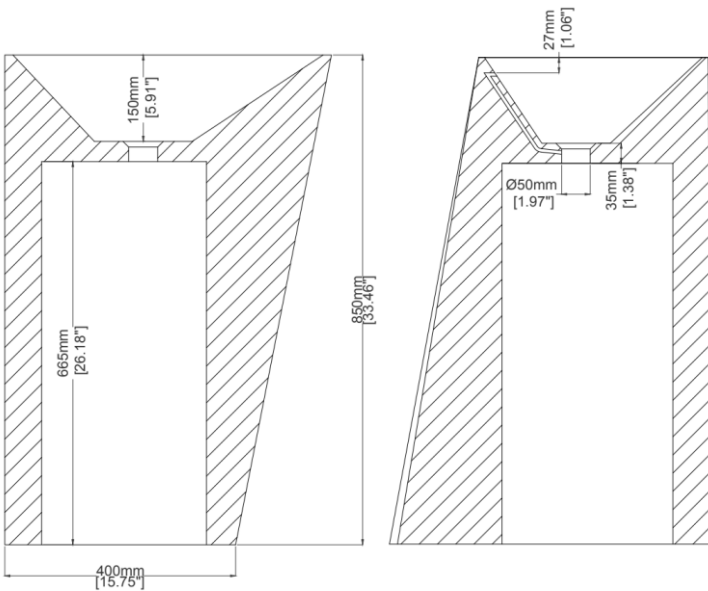

Matrix

Freestanding basin

H49024

566 x 566 x 850 mm
22.28 x 22.28 x 33.46 inches

Available in various reconstituted stone colours.

Please order Chrome / MarbleForm™ pop up waste separately.

UV Resistant

Slip Resistant

Technical Information	
Weight	208 kg / 459 lbs
Weight with Water	216 kg / 476 lbs
Capacity	8 L / 2.11 US gal
Water Depth to Overflow	117 mm / 4.61 inches

* Due to the hand-finished nature of our products, minor variation in dimensions can be expected.
* This specification sheet should not be used as an installation guide. Please contact Claybrook for CAD drawings.