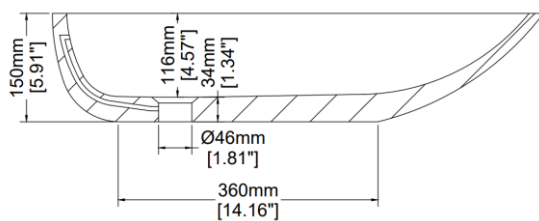

Eigg

Countertop basin

H34021

680 x 425 x 150 mm

26.77 x 16.73 x 5.91 inches

Available in various reconstituted stone colours.

Please order Chrome / MarbleForm™ pop up waste separately.

UV Resistant

Technical Information	
Weight	22 kg / 49 lbs
Weight with Water	32 kg / 71 lbs
Capacity	10 L / 2.64 US gal
Water Depth to Overflow	80 mm / 3.15 inches

* Due to the hand-finished nature of our products, minor variation in dimensions can be expected.