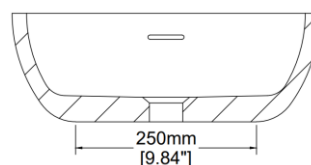

Eigg

Countertop basin

H34021

680 x 425 x 150 mm

26.77 x 16.73 x 5.91 inches

Available in various reconstituted stone colours.

Please order Chrome / MarbleForm™ pop up waste separately.

UV Resistant

Technical Information	
Weight	22 kg / 49 lbs
Weight with Water	32 kg / 71 lbs
Capacity	10 L / 2.64 US gal
Water Depth to Overflow	80 mm / 3.15 inches

* Due to the hand-finished nature of our products, minor variation in dimensions can be expected.