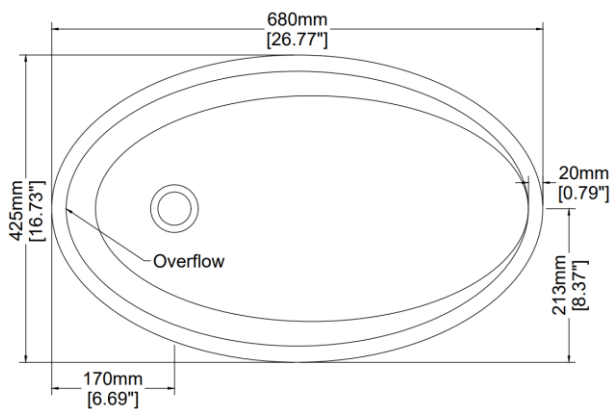

Eigg

Countertop basin

H34021

680 x 425 x 150 mm

26.77 x 16.73 x 5.91 inches

Available in various reconstituted stone colours.

Please order Chrome / MarbleForm™ pop up waste separately.

UV Resistant

Technical Information	
Weight	22 kg / 49 lbs
Weight with Water	32 kg / 71 lbs
Capacity	10 L / 2.64 US gal
Water Depth to Overflow	80 mm / 3.15 inches

* Due to the hand-finished nature of our products, minor variation in dimensions can be expected.