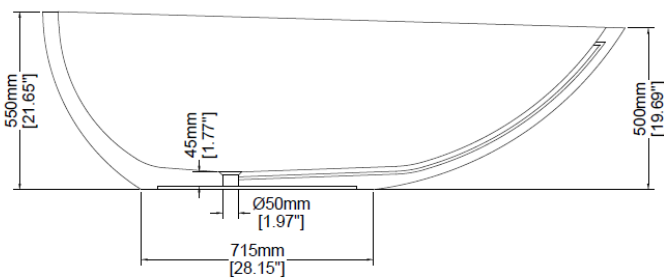

Eigg

Freestanding bath

H34003

1800 x 985 x 550 mm

70.87 x 38.78 x 21.65 inches

Available in various reconstituted stone colours.

Please order Chrome / MarbleForm™ pop up waste separately.

UV Resistant

Technical Information	
Weight	172 kg / 379 lbs
Weight with Water	484 kg / 1,067 lbs
Capacity	312 L / 82.37 US gal
Water Depth to Overflow	393 mm / 15.47 inches

* Due to the hand-finished nature of our products, minor variation in dimensions can be expected.