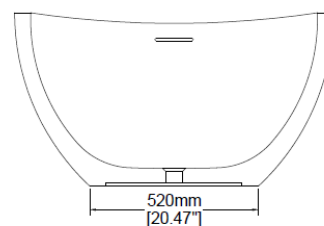

Eigg

Freestanding bath

H34003

1800 x 985 x 550 mm

70.87 x 38.78 x 21.65 inches

Available in various reconstituted stone colours.

Please order Chrome / MarbleForm™ pop up waste separately.

UV Resistant

Technical Information	
Weight	172 kg / 379 lbs
Weight with Water	484 kg / 1,067 lbs
Capacity	312 L / 82.37 US gal
Water Depth to Overflow	393 mm / 15.47 inches

* Due to the hand-finished nature of our products, minor variation in dimensions can be expected.