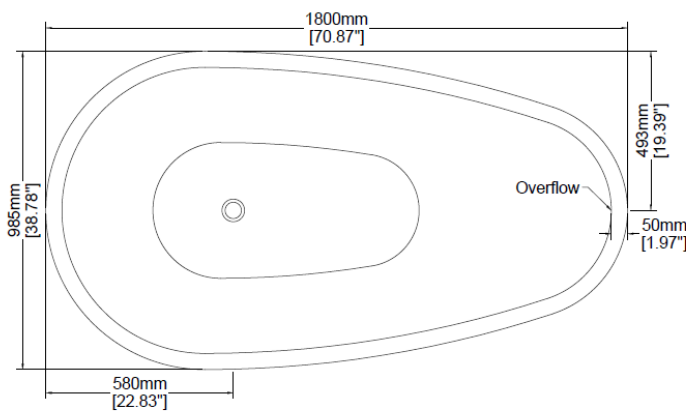

Eigg

Freestanding bath

H34003

1800 x 985 x 550 mm

70.87 x 38.78 x 21.65 inches

Available in various reconstituted stone colours.

Please order Chrome / MarbleForm™ pop up waste separately.

UV Resistant

Technical Information	
Weight	172 kg / 379 lbs
Weight with Water	484 kg / 1,067 lbs
Capacity	312 L / 82.37 US gal
Water Depth to Overflow	393 mm / 15.47 inches

* Due to the hand-finished nature of our products, minor variation in dimensions can be expected.