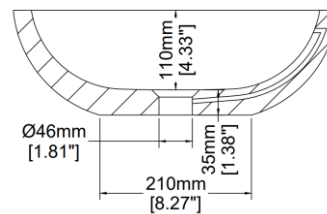

Skye

Countertop basin

H33125

700 x 450 x 145 mm

27.56 x 17.72 x 5.71 inches

Available in various reconstituted stone colours.

Please order Chrome / MarbleForm™ pop up waste separately.

UV Resistant

Technical Information	
Weight	30 kg / 66 lbs
Weight with Water	45 kg / 99 lbs
Capacity	15 L / 3.96 US gal
Water Depth to Overflow	79 mm / 3.11 inches

* Due to the hand-finished nature of our products, minor variation in dimensions can be expected.