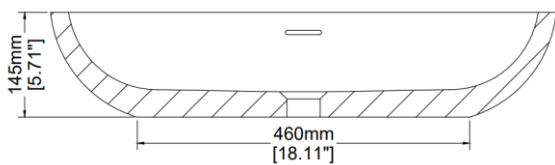

Skye

Countertop basin

H33125

700 x 450 x 145 mm

27.56 x 17.72 x 5.71 inches

Available in various reconstituted stone colours.

Please order Chrome / MarbleForm™ pop up waste separately.

UV Resistant

Technical Information	
Weight	30 kg / 66 lbs
Weight with Water	45 kg / 99 lbs
Capacity	15 L / 3.96 US gal
Water Depth to Overflow	79 mm / 3.11 inches

* Due to the hand-finished nature of our products, minor variation in dimensions can be expected.