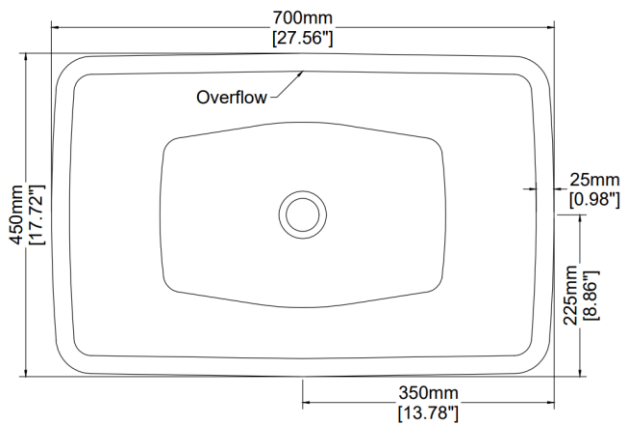

Skye

Countertop basin

H33125

700 x 450 x 145 mm

27.56 x 17.72 x 5.71 inches

Available in various reconstituted stone colours.

Please order Chrome / MarbleForm™ pop up waste separately.

UV Resistant

Technical Information	
Weight	30 kg / 66 lbs
Weight with Water	45 kg / 99 lbs
Capacity	15 L / 3.96 US gal
Water Depth to Overflow	79 mm / 3.11 inches

* Due to the hand-finished nature of our products, minor variation in dimensions can be expected.