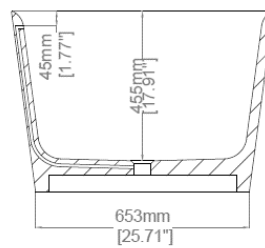

Soho - Tapered Rim

Freestanding bath

H30402

1500 x 800 x 550 mm

59.06 x 31.50 x 21.65 inches

Available in various reconstituted stone colours.

Please order Chrome / MarbleForm™ pop up waste separately.

UV Resistant

Technical Information	
Weight	227 kg / 501 lbs
Weight with Water	517 kg / 1,140 lbs
Capacity	290 L / 76.56 US gal
Water Depth to Overflow	401 mm / 15.79 inches

* Due to the hand-finished nature of our products, minor variation in dimensions can be expected.