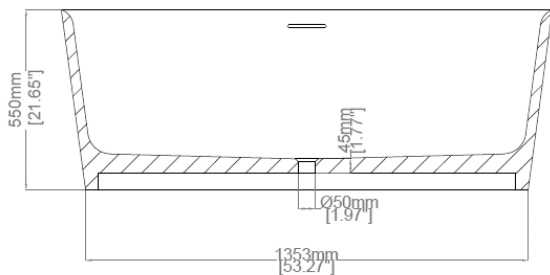

Soho - Tapered Rim

Freestanding bath

H30402

1500 x 800 x 550 mm

59.06 x 31.50 x 21.65 inches

Available in various reconstituted stone colours.

Please order Chrome / MarbleForm™ pop up waste separately.

UV Resistant

Technical Information	
Weight	227 kg / 501 lbs
Weight with Water	517 kg / 1,140 lbs
Capacity	290 L / 76.56 US gal
Water Depth to Overflow	401 mm / 15.79 inches

* Due to the hand-finished nature of our products, minor variation in dimensions can be expected.