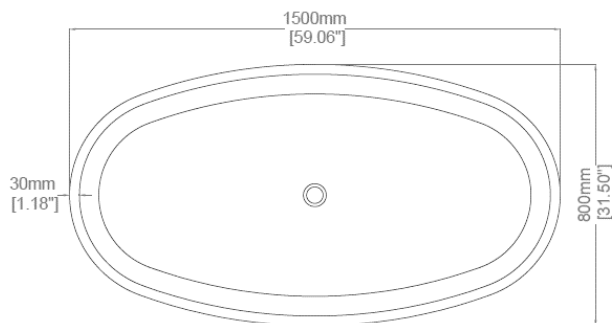

Soho - Tapered Rim

Freestanding bath

H30402

1500 x 800 x 550 mm

59.06 x 31.50 x 21.65 inches

Available in various reconstituted stone colours.

Please order Chrome / MarbleForm™ pop up waste separately.

UV Resistant

Technical Information	
Weight	227 kg / 501 lbs
Weight with Water	517 kg / 1,140 lbs
Capacity	290 L / 76.56 US gal
Water Depth to Overflow	401 mm / 15.79 inches

* Due to the hand-finished nature of our products, minor variation in dimensions can be expected.